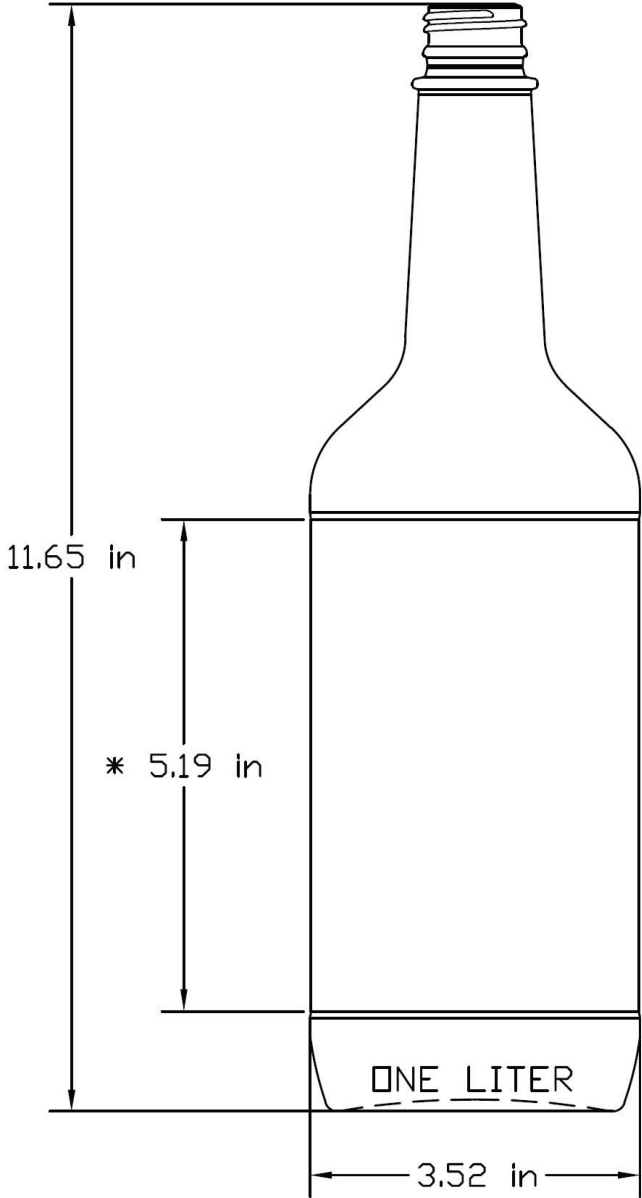

Finish: 28-350  
Height: 11.65 in  
Diameter: 3.52 in  
Volume/Overflow: 34.72 fl. oz

**DISCLAIMER**

THIS INFORMATION IS PROVIDED AS A GENERAL GUIDE, INCLUDING DIMENSIONS. IT IS THE CUSTOMER'S RESPONSIBILITIES TO SELECT THE PROPER CONTAINER FOR PRODUCT AND APPLICATION COMPATIBILITY.

DISTRIBUTED BY:

DWG NO.:

DWG20037

DESCRIPTION:

1 liter Flint Cocktail, 28-350 Tamper Evident, 12x1