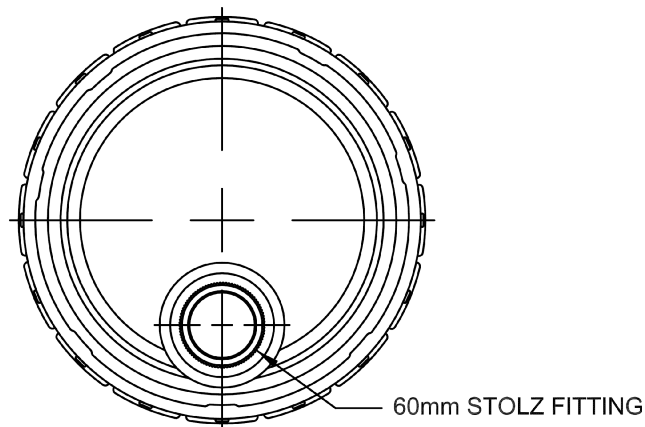

Destacker Cover

Screw Cap:

Rieke Prep:

Stolz Fitting:

COVER GASKETS AVAILABLE

Flow - in Gasket

G1 - EPDM Tubular Gasket

G2 - Neoprene Tubular Gasket - White

G3 - Neoprene Tubular Gasket - Black

G3Q - Neoprene Tubular Gasket

G6 - SBR Tubular Gasket - Black (small dia)

NOTES:

1. Fits all Steel pails 2.5 gallon to 7.0 gallon.

*AVAILABLE IN MULTIPLE COLOR AND LINING OPTIONS

DWG NO.:

DWG10004

DESCRIPTION:

Destacker Lug Cover (Non-Regulated)