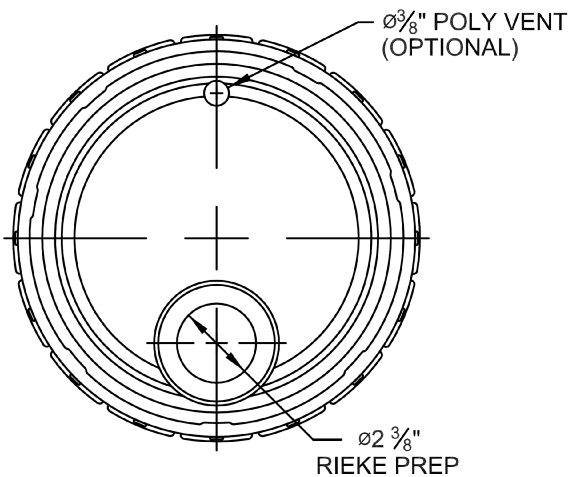

Destacker Cover

Screw Cap:

Rieke Prep:

Stolz Fitting:

COVER GASKETS AVAILABLE

Flow - in Gasket

G1 - EPDM Tubular Gasket

G2 - Neoprene Tubular Gasket - White

G3 - Neoprene Tubular Gasket - Black

G3Q - Neoprene Tubular Gasket

G6 - SBR Tubular Gasket - Black (small dia)

NOTES:

1. Fits all Steel pails 2.5 gallon to 7.0 gallon.

*AVAILABLE IN MULTIPLE COLOR AND LINING OPTIONS