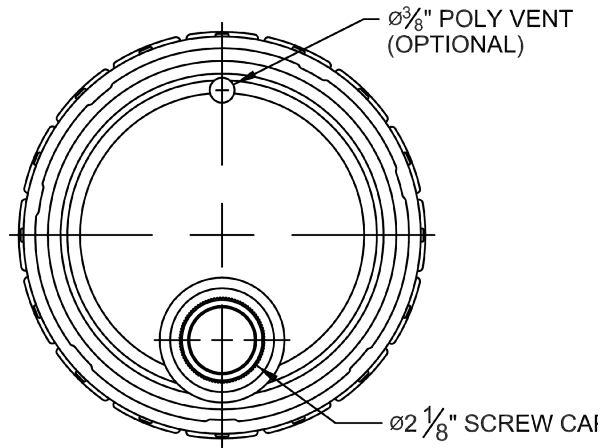

Destacker Cover

Screw Cap:

Rieke Prep:

Stolz Fitting:

COVER GASKETS AVAILABLE

Flow - in Gasket

G1 - EPDM Tubular Gasket

G2 - Neoprene Tubular Gasket - White

G3 - Neoprene Tubular Gasket - Black

G3Q - Neoprene Tubular Gasket

G6 - SBR Tubular Gasket - Black (small dia)

NOTES:

1. Fits all Steel pails 2.5 gallon to 7.0 gallon.

*AVAILABLE IN MULTIPLE COLOR AND LINING OPTIONS

DWG NO.:

DWG10004

DESCRIPTION:

Destacker Lug Cover (Non-Regulated)