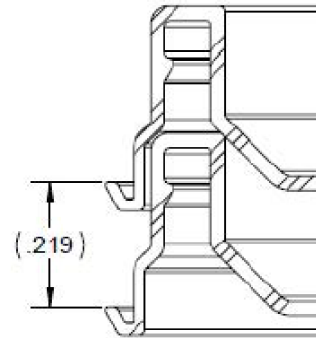

TOP VIEW

SIDE VIEW

BOTTOM VIEW

NESTING VIEW

CAD CALCULATED PART DATA	
RESIN FAMILY	PP
RESIN DENSITY (GRAMS/CUBIC IN)	14.9
ESTIMATED WEIGHT (GRAMS)	12.5
PROJECTED AREA (IN.SQ.)	25.5

Pipeline Packaging

30310 Emerald Valley Pkwy  
Glenwillow, OH 44139

PPC ITEM NUMBER: 52122	SKU: 01-16-020-00069
DRAWN BY: -	CHECKED BY: -
DATE: 11/26/2018	

DESCRIPTION: 38.5oz PP Black Cover Pail	COLOR: -
PART MATERIAL: -	VOLUME: -
WEIGHT: -	
DWG NO.: -	DWG SIZE: A
SHEET NO: 1 of 1	REV: -

**UNLESS OTHERWISE SPECIFIED:**

UNITS OF MEASURE: Inches

TOLERANCES: Specified in drawing