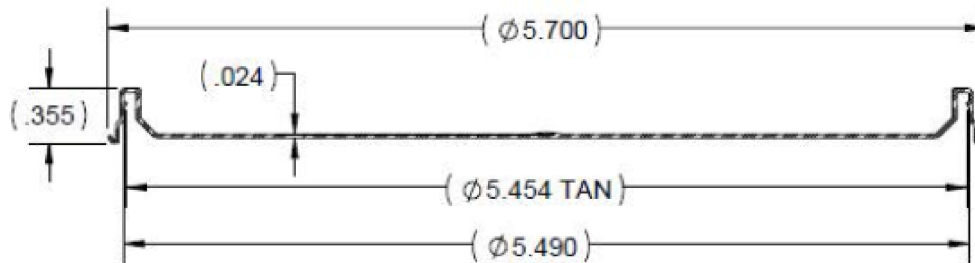

TOP VIEW

SIDE VIEW

BOTTOM VIEW

NESTING VIEW

CAD CALCULATED PART DATA	
RESIN FAMILY	PP
RESIN DENSITY (GRAMS/CUBIC IN)	14.9
ESTIMATED WEIGHT (GRAMS)	12.5
PROJECTED AREA (IN.SQ.)	25.5

Pipeline Packaging

30310 Emerald Valley Pkwy  
Glenwillow, OH 44139

PPC ITEM NUMBER: 52122	SKU: 01-16-020-00069
DRAWN BY: -	CHECKED BY: -
DATE: 11/26/2018	

DESCRIPTION: 38.5oz PP Black Cover Pail	COLOR: -
PART MATERIAL: -	VOLUME: -
WEIGHT: -	
DWG NO.: -	DWG SIZE: A
SHEET NO: 1 of 1	REV: -