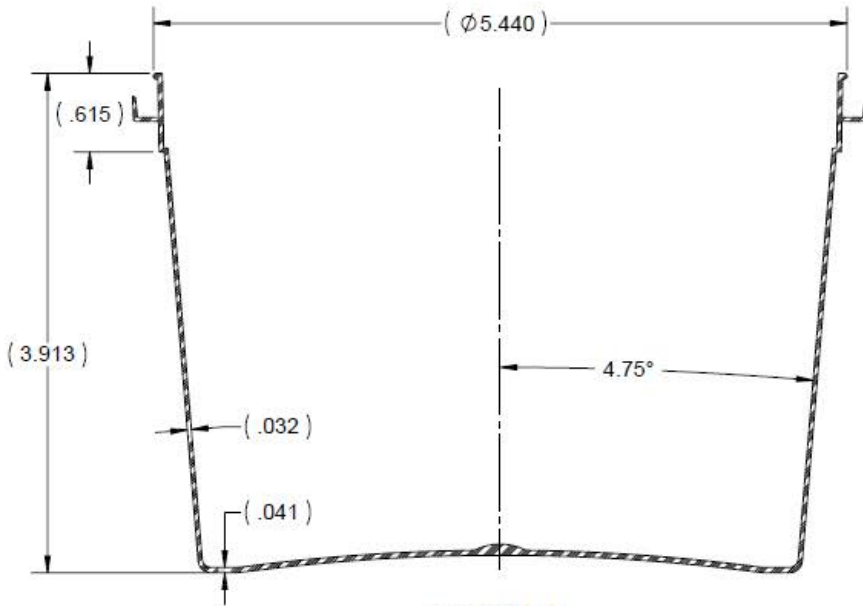

TOP VIEW

SIDE VIEW

BOTTOM VIEW

NESTING VIEW

SECTION A-A  
SCALE 1 : 1

PART DATA	
RESIN FAMILY	PP
RESIN DENSITY (GRAMS/CUBIC IN)	14.9
ESTIMATED WEIGHT (CAD MODEL GRAMS)	43.6
VOLUME (CUBIC IN)	100.140
OVERFLOW CAPACITY(OZ)	55.5
OVERFLOW CAPACITY(CC & ML)	1640.99
PROJECTED AREA (IN SQ.)	13.2

**pipeline Packaging** 30310 Emerald Valley Pkwy  
Glenwillow, OH 44139

PPC ITEM NUMBER: 51085      SKU: 01-16-048-00066  
DRAWN BY: -      CHECKED BY: -      DATE: 11/19/2018

DESCRIPTION: 38.5oz PP Open Head Pail      COLOR: Black

PART MATERIAL: PP      VOLUME: 38.5 oz      WEIGHT: -

DWG NO.: -      DWG SIZE: A      SHEET NO: 1 of 1      REV: -

**PROPRIETARY AND CONFIDENTIAL**

THE INFORMATION CONTAINED IN THIS DRAWING IS THE SOLE PROPERTY OF PIPELINE PACKAGING. ANY REPRODUCTION IN PART OR AS A WHOLE WITHOUT THE WRITTEN PERMISSION OF PIPELINE PACKAGING IS PROHIBITED.

**UNLESS OTHERWISE SPECIFIED:**

UNITS OF MEASURE: Inches

TOLERANCES: Specified in drawing