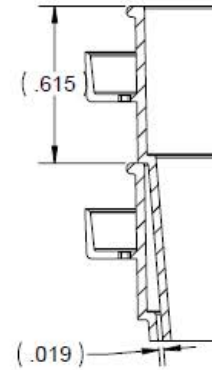

TOP VIEW

SIDE VIEW

BOTTOM VIEW

NESTING VIEW

SECTION A-A  
SCALE 1 : 1

PART DATA	
RESIN FAMILY	PP
RESIN DENSITY (GRAMS/CUBIC IN)	14.9
ESTIMATED WEIGHT (CAD MODEL GRAMS)	43.6
VOLUME (CUBIC IN)	100.140
OVERFLOW CAPACITY(OZ)	55.5
OVERFLOW CAPACITY(CC & ML)	1640.99
PROJECTED AREA (IN SQ.)	13.2

**pipeline Packaging** 30310 Emerald Valley Pkwy  
Glenwillow, OH 44139

PPC ITEM NUMBER: 51085      SKU: 01-16-048-00066  
DRAWN BY: -      CHECKED BY: -      DATE: 11/19/2018

DESCRIPTION: 38.5oz PP Open Head Pail      COLOR: Black

PART MATERIAL: PP      VOLUME: 38.5 oz      WEIGHT: -

DWG NO.: -      DWG SIZE: A      SHEET NO: 1 of 1      REV: -

**PROPRIETARY AND CONFIDENTIAL**

THE INFORMATION CONTAINED IN THIS DRAWING IS THE SOLE PROPERTY OF PIPELINE PACKAGING. ANY REPRODUCTION IN PART OR AS A WHOLE WITHOUT THE WRITTEN PERMISSION OF PIPELINE PACKAGING IS PROHIBITED.

**UNLESS OTHERWISE SPECIFIED:**

UNITS OF MEASURE: Inches

TOLERANCES: Specified in drawing