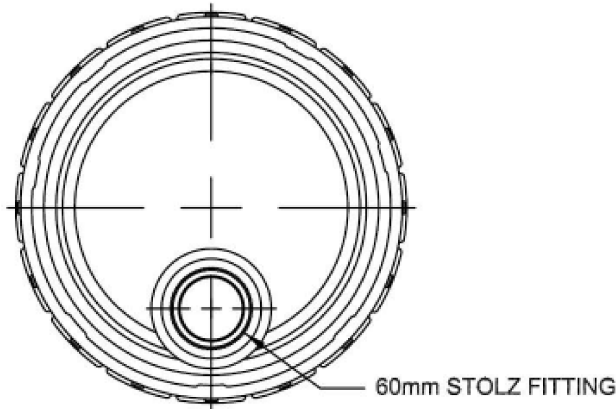

Destacker Cover

Screw Cap:

Rieke Prep:

Stolz Fitting:

COVER GASKETS AVAILABLE

Flow - in Gasket

G1 - EPDM Tubular Gasket

G2 - Neoprene Tubular Gasket - White

G3 - Neoprene Tubular Gasket - Black

G3Q - Neoprene Tubular Gasket

G6 - SBR Tubular Gasket - Black (small dia)

NOTES:

1. Fits all Steel pails 2.5 gallon to 7.0 gallon.

Pipeline Packaging

30310 Emerald Valley Pkwy
Glenwillow, OH 44139

PPC ITEM NUMBER: 55251		SKU: 01-19-020-00246	
DRAWN BY: -	CHECKED BY: -	DATE: 11/27/2018	
DESCRIPTION: 5 Gal Steel Black Cover Pail		COLOR: -	
PART MATERIAL: -	VOLUME: -	WEIGHT: -	
DWG NO.: -	DWG SIZE: A	SHEET NO: 1 of 1	REV: -