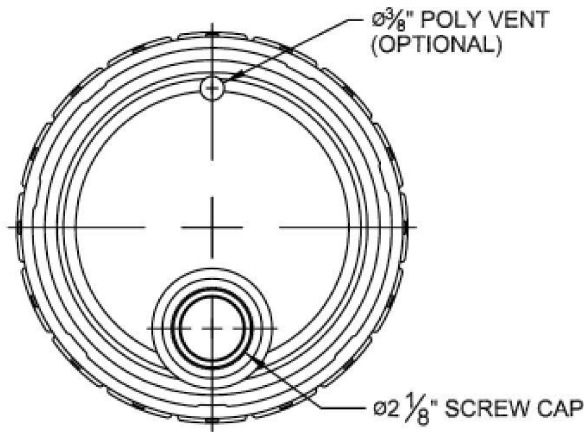

Destacker Cover

Screw Cap:

Rieke Prep:

Stolz Fitting:

COVER GASKETS AVAILABLE

Flow - in Gasket

G1 - EPDM Tubular Gasket

G2 - Neoprene Tubular Gasket - White

G3 - Neoprene Tubular Gasket - Black

G3Q - Neoprene Tubular Gasket

G6 - SBR Tubular Gasket - Black (small dia)

NOTES:

1. Fits all Steel pails 2.5 gallon to 7.0 gallon.

Pipeline Packaging

30310 Emerald Valley Pkwy
Glenwillow, OH 44139

PPC ITEM NUMBER: 55251		SKU: 01-19-020-00246	
DRAWN BY: -	CHECKED BY: -	DATE: 11/27/2018	
DESCRIPTION: 5 Gal Steel Black Cover Pail		COLOR: -	
PART MATERIAL: -	VOLUME: -	WEIGHT: -	
DWG NO.: -	DWG SIZE: A	SHEET NO: 1 of 1	REV: -