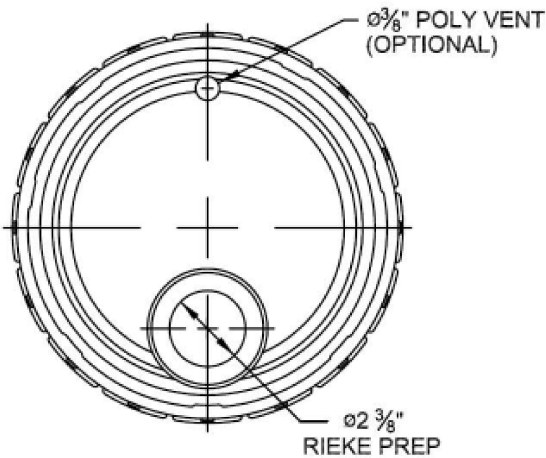

Destacker Cover

Screw Cap:

Rieke Prep:

Stolz Fitting:

COVER GASKETS AVAILABLE

Flow - in Gasket

G1 - EPDM Tubular Gasket

G2 - Neoprene Tubular Gasket - White

G3 - Neoprene Tubular Gasket - Black

G3Q - Neoprene Tubular Gasket

G6 - SBR Tubular Gasket - Black (small dia)

NOTES:

1. Fits all Steel pails 2.5 gallon to 7.0 gallon.

Pipeline Packaging

30310 Emerald Valley Pkwy
Glenwillow, OH 44139

PPC ITEM NUMBER: 55251		SKU: 01-19-020-00246	
DRAWN BY: -	CHECKED BY: -	DATE: 11/27/2018	
DESCRIPTION: 5 Gal Steel Black Cover Pail		COLOR: -	
PART MATERIAL: -	VOLUME: -	WEIGHT: -	
DWG NO.: -	DWG SIZE: A	SHEET NO: 1 of 1	REV: -