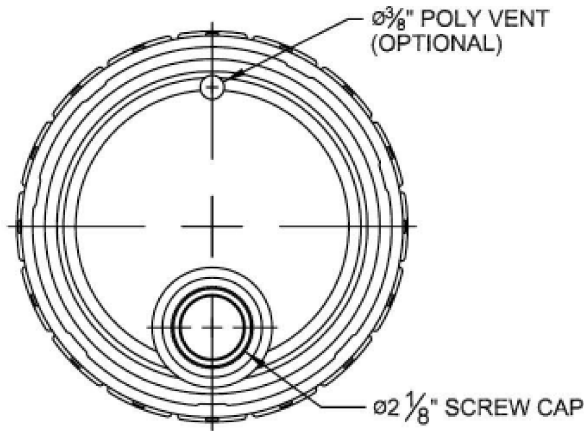

Destacker Cover

Screw Cap:

Rieke Prep:

Stolz Fitting:

COVER GASKETS AVAILABLE

Flow - in Gasket

G1 - EPDM Tubular Gasket

G2 - Neoprene Tubular Gasket - White

G3 - Neoprene Tubular Gasket - Black

G3Q - Neoprene Tubular Gasket

G6 - SBR Tubular Gasket - Black (small dia)

NOTES:

1. Fits all Steel pails 2.5 gallon to 7.0 gallon.

Pipeline Packaging

30310 Emerald Valley Pkwy
Glenwillow, OH 44139

PPC ITEM NUMBER: 55035		SKU: 01-19-020-00252	
DRAWN BY: -	CHECKED BY: -	DATE: 11/27/2018	
DESCRIPTION: 5 Gal Steel Cover Pail		COLOR: Clear Varnish	
PART MATERIAL: -	VOLUME: -	WEIGHT: -	
DWG NO.: -	DWG SIZE: A	SHEET NO: 1 of 1	REV: -