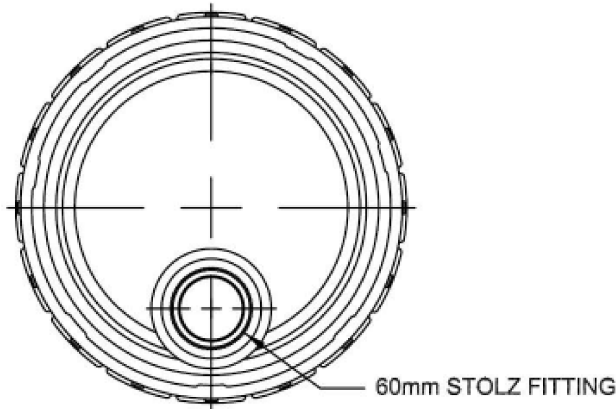

Destacker Cover

Screw Cap:

Rieke Prep:

Stolz Fitting:

COVER GASKETS AVAILABLE

Flow - in Gasket

G1 - EPDM Tubular Gasket

G2 - Neoprene Tubular Gasket - White

G3 - Neoprene Tubular Gasket - Black

G3Q - Neoprene Tubular Gasket

G6 - SBR Tubular Gasket - Black (small dia)

NOTES:

1. Fits all Steel pails 2.5 gallon to 7.0 gallon.

Pipeline Packaging

30310 Emerald Valley Pkwy
Glenwillow, OH 44139

PPC ITEM NUMBER: 55035		SKU: 01-19-020-00252	
DRAWN BY: -	CHECKED BY: -	DATE: 11/27/2018	
DESCRIPTION: 5 Gal Steel Cover Pail		COLOR: Clear Varnish	
PART MATERIAL: -	VOLUME: -	WEIGHT: -	
DWG NO.: -	DWG SIZE: A	SHEET NO: 1 of 1	REV: -