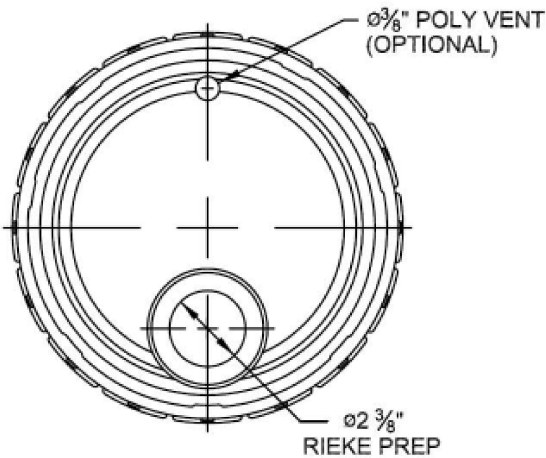

Destacker Cover

Screw Cap:

Rieke Prep:

Stolz Fitting:

COVER GASKETS AVAILABLE

Flow - in Gasket

G1 - EPDM Tubular Gasket

G2 - Neoprene Tubular Gasket - White

G3 - Neoprene Tubular Gasket - Black

G3Q - Neoprene Tubular Gasket

G6 - SBR Tubular Gasket - Black (small dia)

NOTES:

1. Fits all Steel pails 2.5 gallon to 7.0 gallon.

Pipeline Packaging

30310 Emerald Valley Pkwy
Glenwillow, OH 44139

PPC ITEM NUMBER: 55035		SKU: 01-19-020-00252	
DRAWN BY: -	CHECKED BY: -	DATE: 11/27/2018	
DESCRIPTION: 5 Gal Steel Cover Pail		COLOR: Clear Varnish	
PART MATERIAL: -	VOLUME: -	WEIGHT: -	
DWG NO.: -	DWG SIZE: A	SHEET NO: 1 of 1	REV: -