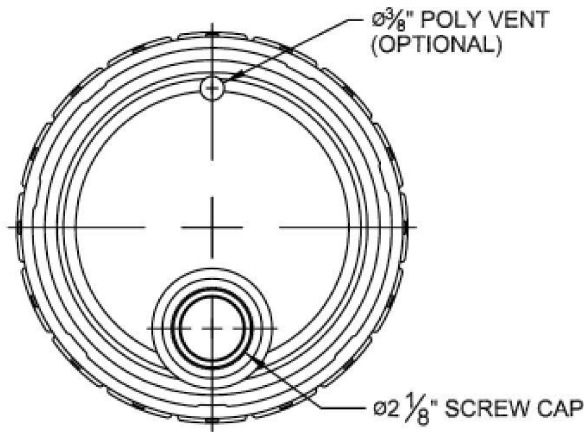

Destacker Cover

Screw Cap:

Rieke Prep:

Stolz Fitting:

COVER GASKETS AVAILABLE

Flow - in Gasket

G1 - EPDM Tubular Gasket

G2 - Neoprene Tubular Gasket - White

G3 - Neoprene Tubular Gasket - Black

G3Q - Neoprene Tubular Gasket

G6 - SBR Tubular Gasket - Black (small dia)

NOTES:

1. Fits all Steel pails 2.5 gallon to 7.0 gallon.

Pipeline Packaging

30310 Emerald Valley Pkwy
Glenwillow, OH 44139

PPC ITEM NUMBER: 55026		SKU: 01-19-020-00264	
DRAWN BY: -	CHECKED BY: -	DATE: 11/27/2018	
DESCRIPTION: 5 Gal Steel White Cover Pail		COLOR: -	
PART MATERIAL: -	VOLUME: -	WEIGHT: -	
DWG NO.: -	DWG SIZE: A	SHEET NO: 1 of 1	REV: -