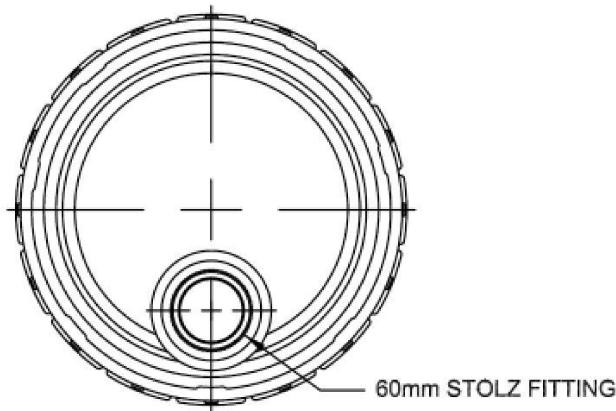

Destacker Cover

Screw Cap:

Rieke Prep:

Stolz Fitting:

COVER GASKETS AVAILABLE

Flow - in Gasket

G1 - EPDM Tubular Gasket

G2 - Neoprene Tubular Gasket - White

G3 - Neoprene Tubular Gasket - Black

G3Q - Neoprene Tubular Gasket

G6 - SBR Tubular Gasket - Black (small dia)

NOTES:

1. Fits all Steel pails 2.5 gallon to 7.0 gallon.

Pipeline Packaging

30310 Emerald Valley Pkwy
Glenwillow, OH 44139

PPC ITEM NUMBER: 55026		SKU: 01-19-020-00264	
DRAWN BY: -	CHECKED BY: -	DATE: 11/27/2018	
DESCRIPTION: 5 Gal Steel White Cover Pail		COLOR: -	
PART MATERIAL: -	VOLUME: -	WEIGHT: -	
DWG NO.: -	DWG SIZE: A	SHEET NO: 1 of 1	REV: -