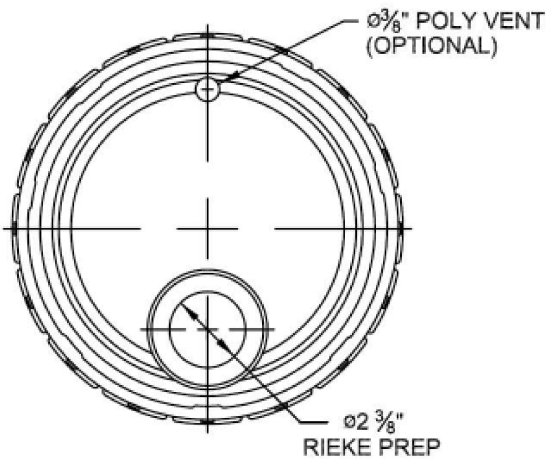

Destacker Cover

Screw Cap:

Rieke Prep:

Stolz Fitting:

COVER GASKETS AVAILABLE

Flow - in Gasket

G1 - EPDM Tubular Gasket

G2 - Neoprene Tubular Gasket - White

G3 - Neoprene Tubular Gasket - Black

G3Q - Neoprene Tubular Gasket

G6 - SBR Tubular Gasket - Black (small dia)

NOTES:

1. Fits all Steel pails 2.5 gallon to 7.0 gallon.

Pipeline Packaging

30310 Emerald Valley Pkwy
Glenwillow, OH 44139

PPC ITEM NUMBER: 55026		SKU: 01-19-020-00264	
DRAWN BY: -	CHECKED BY: -	DATE: 11/27/2018	
DESCRIPTION: 5 Gal Steel White Cover Pail		COLOR: -	
PART MATERIAL: -	VOLUME: -	WEIGHT: -	
DWG NO.: -	DWG SIZE: A	SHEET NO: 1 of 1	REV: -