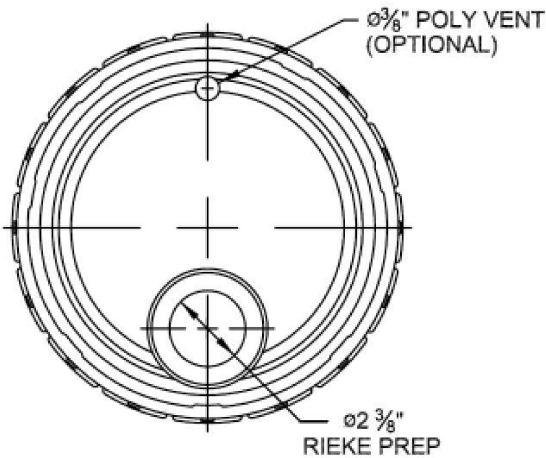

Destacker Cover

Screw Cap:

Rieke Prep:

Stolz Fitting:

COVER GASKETS AVAILABLE

Flow - in Gasket

G1 - EPDM Tubular Gasket

G2 - Neoprene Tubular Gasket - White

G3 - Neoprene Tubular Gasket - Black

G3Q - Neoprene Tubular Gasket

G6 - SBR Tubular Gasket - Black (small dia)

NOTES:

1. Fits all Steel pails 2.5 gallon to 7.0 gallon.

Pipeline Packaging

30310 Emerald Valley Pkwy
Glenwillow, OH 44139

PPC ITEM NUMBER: 55326		SKU: 01-19-020-00320	
DRAWN BY: -	CHECKED BY: -	DATE: 11/27/2018	
DESCRIPTION: 5 Gal Steel White Cover Pail		COLOR: -	
PART MATERIAL: -	VOLUME: -	WEIGHT: -	
DWG NO.: -	DWG SIZE: A	SHEET NO: 1 of 1	REV: -