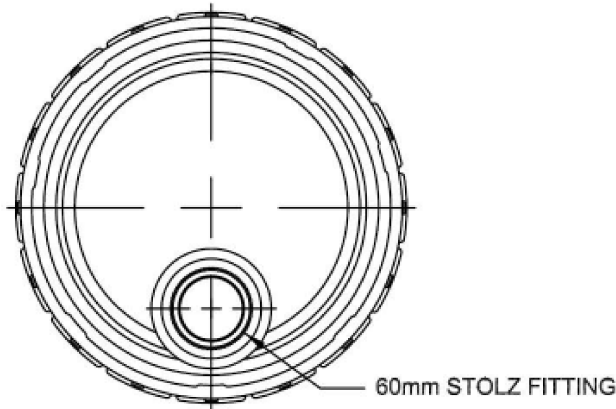

Destacker Cover

Screw Cap:

Rieke Prep:

Stolz Fitting:

COVER GASKETS AVAILABLE

Flow - in Gasket

G1 - EPDM Tubular Gasket

G2 - Neoprene Tubular Gasket - White

G3 - Neoprene Tubular Gasket - Black

G3Q - Neoprene Tubular Gasket

G6 - SBR Tubular Gasket - Black (small dia)

NOTES:

1. Fits all Steel pails 2.5 gallon to 7.0 gallon.

Pipeline Packaging

30310 Emerald Valley Pkwy
Glenwillow, OH 44139

PPC ITEM NUMBER: 55326		SKU: 01-19-020-00320	
DRAWN BY: -	CHECKED BY: -	DATE: 11/27/2018	
DESCRIPTION: 5 Gal Steel White Cover Pail		COLOR: -	
PART MATERIAL: -	VOLUME: -	WEIGHT: -	
DWG NO.: -	DWG SIZE: A	SHEET NO: 1 of 1	REV: -