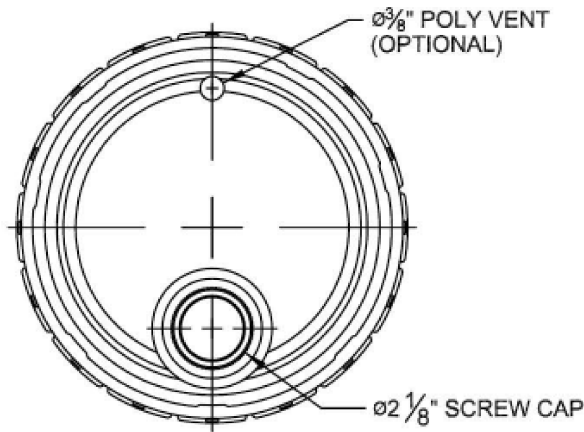

Destacker Cover

Screw Cap:

Rieke Prep:

Stolz Fitting:

COVER GASKETS AVAILABLE

Flow - in Gasket

G1 - EPDM Tubular Gasket

G2 - Neoprene Tubular Gasket - White

G3 - Neoprene Tubular Gasket - Black

G3Q - Neoprene Tubular Gasket

G6 - SBR Tubular Gasket - Black (small dia)

NOTES:

1. Fits all Steel pails 2.5 gallon to 7.0 gallon.

Pipeline Packaging

30310 Emerald Valley Pkwy
Glenwillow, OH 44139

PPC ITEM NUMBER: 55326		SKU: 01-19-020-00320	
DRAWN BY: -	CHECKED BY: -	DATE: 11/27/2018	
DESCRIPTION: 5 Gal Steel White Cover Pail		COLOR: -	
PART MATERIAL: -	VOLUME: -	WEIGHT: -	
DWG NO.: -	DWG SIZE: A	SHEET NO: 1 of 1	REV: -