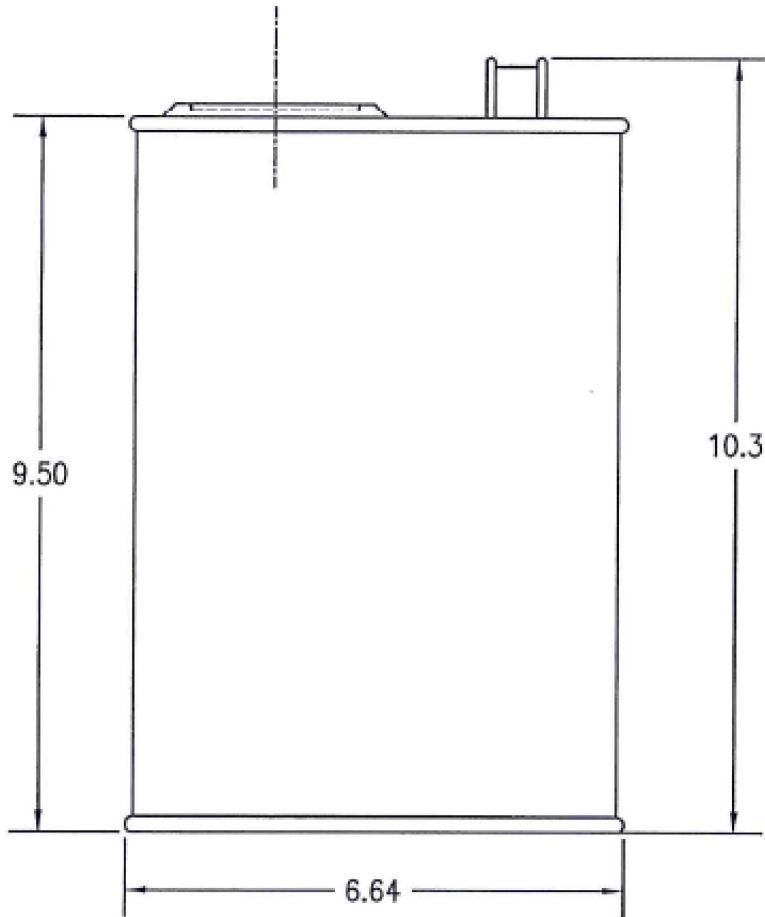

BOTTOM DETAIL

		30310 Emerald Valley Pkwy Glenwillow, OH 44139	
PPC ITEM NUMBER:		SKU:	
45584		02-21-032-00058	
DRAWN BY:	CHECKED BY:	DATE:	
-	-	11/1/2018	
DESCRIPTION:			COLOR:
610 mm X 907 mm F-Style Can			-
PART MATERIAL:	VOLUME:	WEIGHT:	
Tin	-	-	
DWG NO.:	DWG SIZE:	SHEET NO.:	REV:
-	A	1 of 1	-

UNLESS OTHERWISE SPECIFIED:

UNITS OF MEASURE: Inches

TOLERANCES: Specified in drawing