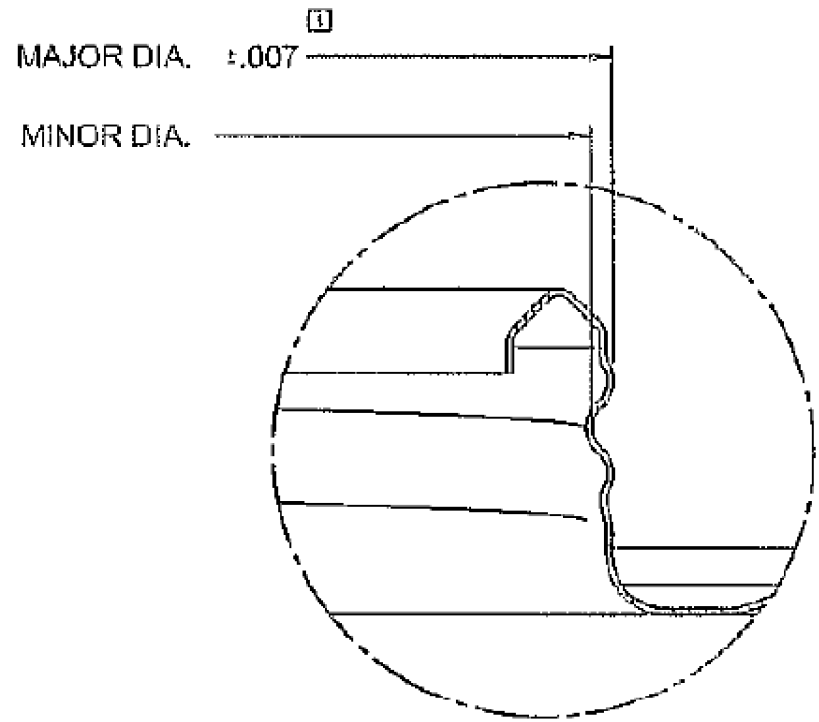

12 CAN SIZE	A	B	C	D	MAJOR DIA.	MINOR DIA.
202 x 108	2.140	1.465	1.890	1 3/4 INT'L	1.752	1.690 MAX
202 x 214	2.140	2.865	3.315	1 3/4 INT'L	1.752	1.690 MAX
208 x 113	2.500	1.805	2.250	1 3/4 INT'L	1.752	1.690 MAX
211 x 304	2.655	3.235	3.660	1 3/4 INT'L	1.752	1.690 MAX
307 x 113	3.370	1.805	2.250	1 3/4 INT'L	1.752	1.690 MAX
307 x 206	3.390	2.335	2.780	1 3/4 INT'L	1.752	1.690 MAX
307 x 400	3.370	3.990	4.430	1 3/4 INT'L	1.752	1.690 MAX
404 x 414	4.230	4.875	5.340	1 3/4 INT'L	1.752	1.690 MAX
404 x 414 BEADED	4.230	4.875	5.340	1 3/4 INT'L	1.752	1.690 MAX

THREAD DETAIL

Pipeline Packaging

30310 Emerald Valley Pkwy  
Glenwillow, OH 44139

PPC ITEM NUMBER:

41406

SKU:

02-21-044-00080

DRAWN BY:

CHECKED BY:

DATE:

10/31/2018

DESCRIPTION:

307 mm X 400 mm Monotop Can

COLOR:

-

PART MATERIAL:

Tin

VOLUME:

-

WEIGHT:

-

DWG NO.:

DWG SIZE:

SHEET NO: