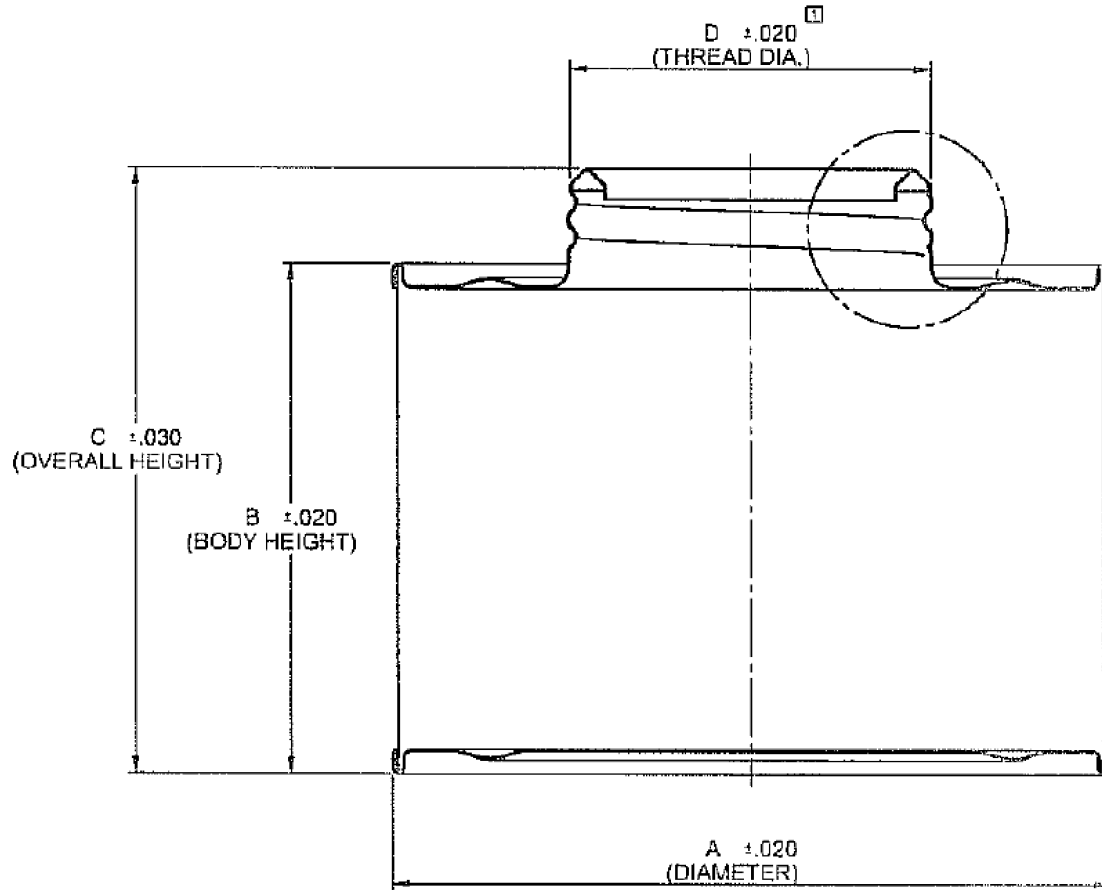

Pipeline Packaging

30310 Emerald Valley Pkwy
Glenwillow, OH 44139

PPC ITEM NUMBER:

41406

SKU:

02-21-044-00080

DRAWN BY:

CHECKED BY:

DATE:

10/31/2018

DESCRIPTION:

307 mm X 400 mm Monotop Can

COLOR:

-

PART MATERIAL:

Tin

VOLUME:

-

WEIGHT:

-

DWG NO.:

DWG SIZE:

SHEET NO:

REV:

A

1 of 1

-

PROPRIETARY AND CONFIDENTIAL

THE INFORMATION CONTAINED IN THIS DRAWING IS THE SOLE PROPERTY OF PIPELINE PACKAGING. ANY REPRODUCTION IN PART OR AS A WHOLE WITHOUT THE WRITTEN PERMISSION OF PIPELINE PACKAGING IS PROHIBITED.

UNLESS OTHERWISE SPECIFIED:

UNITS OF MEASURE: Inches

TOLERANCES: Specified in drawing