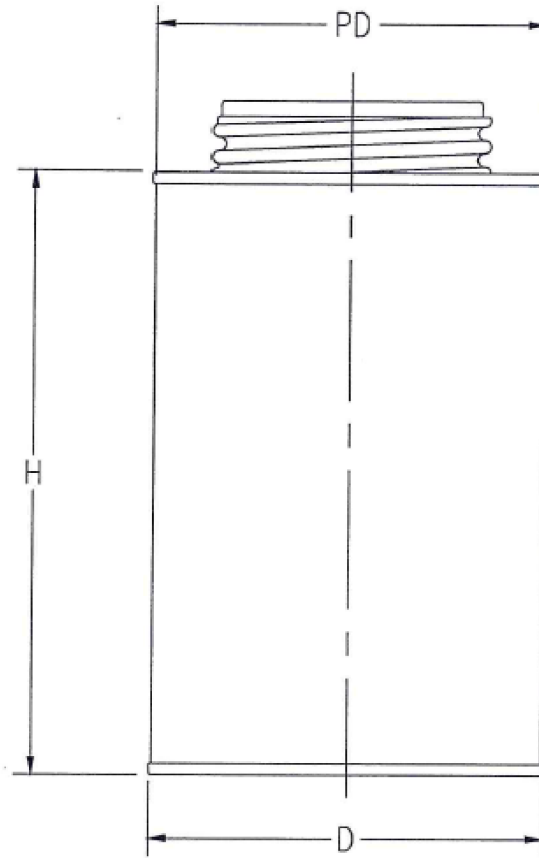

CAN	D	PD	H	THREAD DIAMETER
307 x 315	3.400	3.281	4.410	1 3/4"

 **Pipeline Packaging** 30310 Emerald Valley Pkwy
Glenwillow, OH 44139

PPC ITEM NUMBER: 47436 SKU: 02-21-044-00093

DRAWN BY: - CHECKED BY: - DATE: 11/1/2018

DESCRIPTION: 307 mm X 315 mm Monotop Can COLOR: -

PART MATERIAL: Tin VOLUME: - WEIGHT: -

DWG NO.: - DWG SIZE: A SHEET NO: 1 of 1 REV: -

PROPRIETARY AND CONFIDENTIAL
THE INFORMATION CONTAINED IN THIS DRAWING IS THE SOLE PROPERTY OF PIPELINE PACKAGING. ANY REPRODUCTION IN PART OR AS A WHOLE WITHOUT THE WRITTEN PERMISSION OF PIPELINE PACKAGING IS PROHIBITED.

UNLESS OTHERWISE SPECIFIED:
UNITS OF MEASURE: Inches
TOLERANCES: Specified in drawing