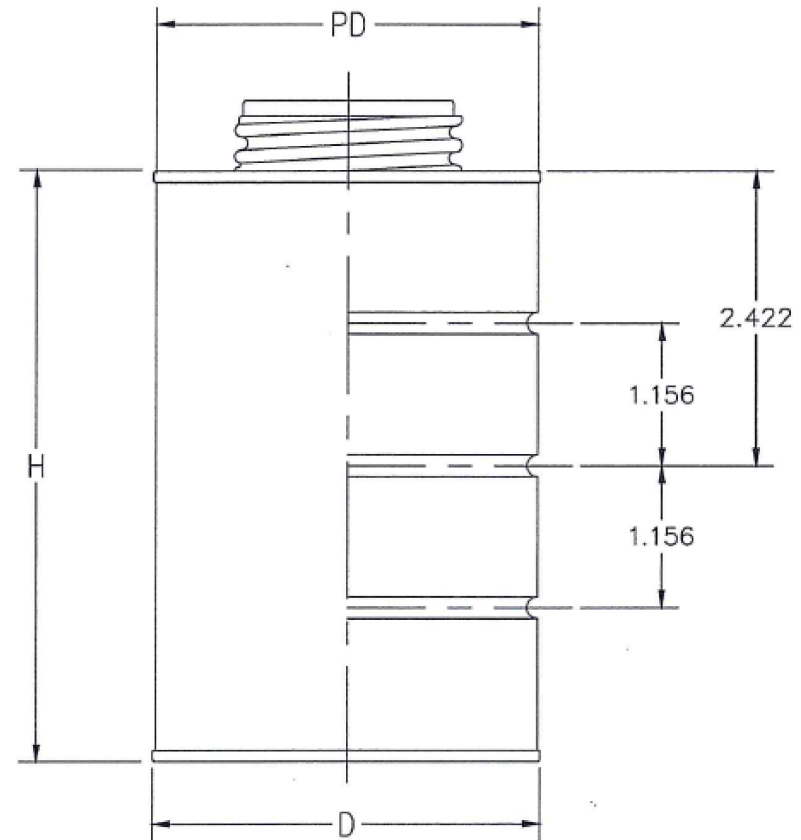

CAN	D	PD	H	THREAD DIAMETER
404 x 414	4.260	4.139	5.290	1 3/4"
404x414 BEAD	4.260	4.139	5.269	1 3/4"

**pipeline Packaging** 30310 Emerald Valley Pkwy  
Glenwillow, OH 44139

PPC ITEM NUMBER: 46420 SKU: 02-21-044-00114

DRAWN BY: - CHECKED BY: - DATE: 11/1/2018

DESCRIPTION: 404 mm X 414 mm Monotop Can COLOR: -

PART MATERIAL: Tin VOLUME: - WEIGHT: -

DWG NO.: - DWG SIZE: A SHEET NO: 1 of 1 REV: -

**PROPRIETARY AND CONFIDENTIAL**  
THE INFORMATION CONTAINED IN THIS DRAWING IS THE SOLE PROPERTY OF PIPELINE PACKAGING. ANY REPRODUCTION IN PART OR AS A WHOLE WITHOUT THE WRITTEN PERMISSION OF PIPELINE PACKAGING IS PROHIBITED.

**UNLESS OTHERWISE SPECIFIED:**  
UNITS OF MEASURE: Inches  
TOLERANCES: Specified in drawing