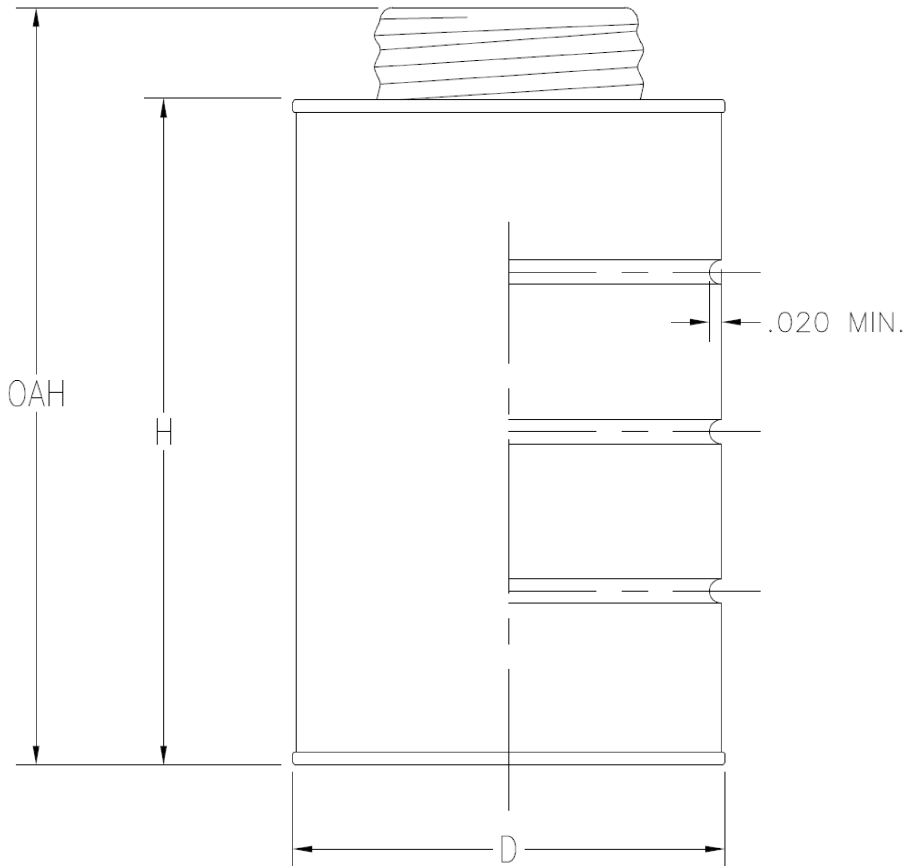

CAN	NOMINAL CAPACITY	D	H ±.020	OAH ±.030	THREAD DIAMETER
202 x 214	4	2.135	2.875	3.325	1 1/4" & 1 3/4"
211 x 304	8	2.640	3.240	3.680	1 3/4"
307 x 315	16	3.370	3.935	4.395	1 3/4"
307 x 400	16	3.370	4.000	4.460	1 3/4"
404 x 414	32	4.236	4.875	5.290	1 3/4"
404x414 BEAD	32	4.236	4.857	5.272	1 3/4"

THREAD DETAIL

**Pipeline Packaging** 30310 Emerald Valley Pkwy  
Glenwillow, OH 44139

PPC Item Number: 47431	SKU: 02-21-044-00147
DRAWN BY: -	CHECKED BY: -
DATE: 6/3/2020	

DESCRIPTION: 211 mm X 304 mm Monotop Can		COLOR: -	
PART MATERIAL: Tin	VOLUME: -	WEIGHT: -	
DWG NO.: -	DWG SIZE: A	SHEET NO: 1 of 1	REV: -

**UNLESS OTHERWISE SPECIFIED:**

UNITS OF MEASURE: Inches

TOLERANCES: Specified in drawing