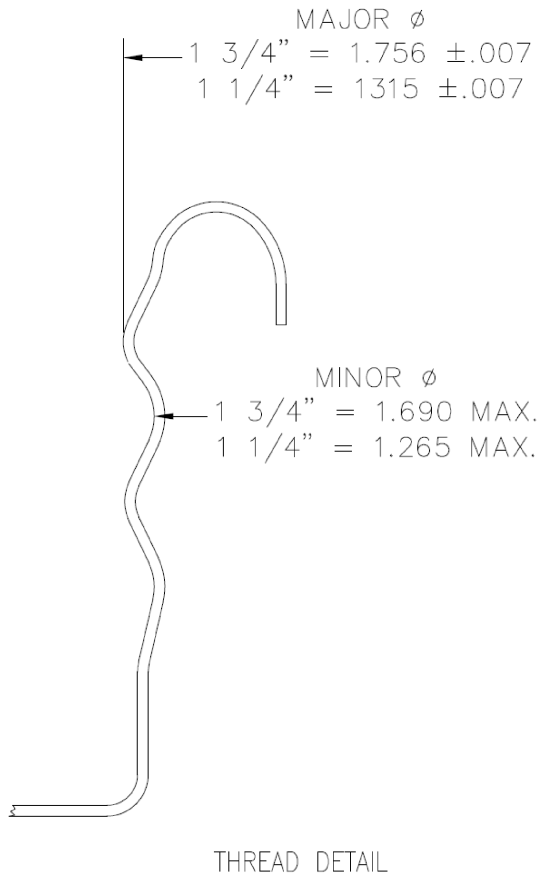

CAN	NOMINAL CAPACITY	D	H ±.020	OAH ±.030	THREAD DIAMETER
202 x 214	4	2.135	2.875	3.325	1 1/4" & 1 3/4"
211 x 304	8	2.640	3.240	3.680	1 3/4"
307 x 315	16	3.370	3.935	4.395	1 3/4"
307 x 400	16	3.370	4.000	4.460	1 3/4"
404 x 414	32	4.236	4.875	5.290	1 3/4"
404x414 BEAD	32	4.236	4.857	5.272	1 3/4"

THREAD DETAIL

**Pipeline Packaging** 30310 Emerald Valley Pkwy  
Glenwillow, OH 44139

PPC Item Number: 47431	SKU: 02-21-044-00147
DRAWN BY: -	CHECKED BY: -
DATE: 6/3/2020	

DESCRIPTION: 211 mm X 304 mm Monotop Can		COLOR: -	
PART MATERIAL: Tin	VOLUME: -	WEIGHT: -	
DWG NO.: -	DWG SIZE: A	SHEET NO: 1 of 1	REV: -

**UNLESS OTHERWISE SPECIFIED:**

UNITS OF MEASURE: Inches

TOLERANCES: Specified in drawing