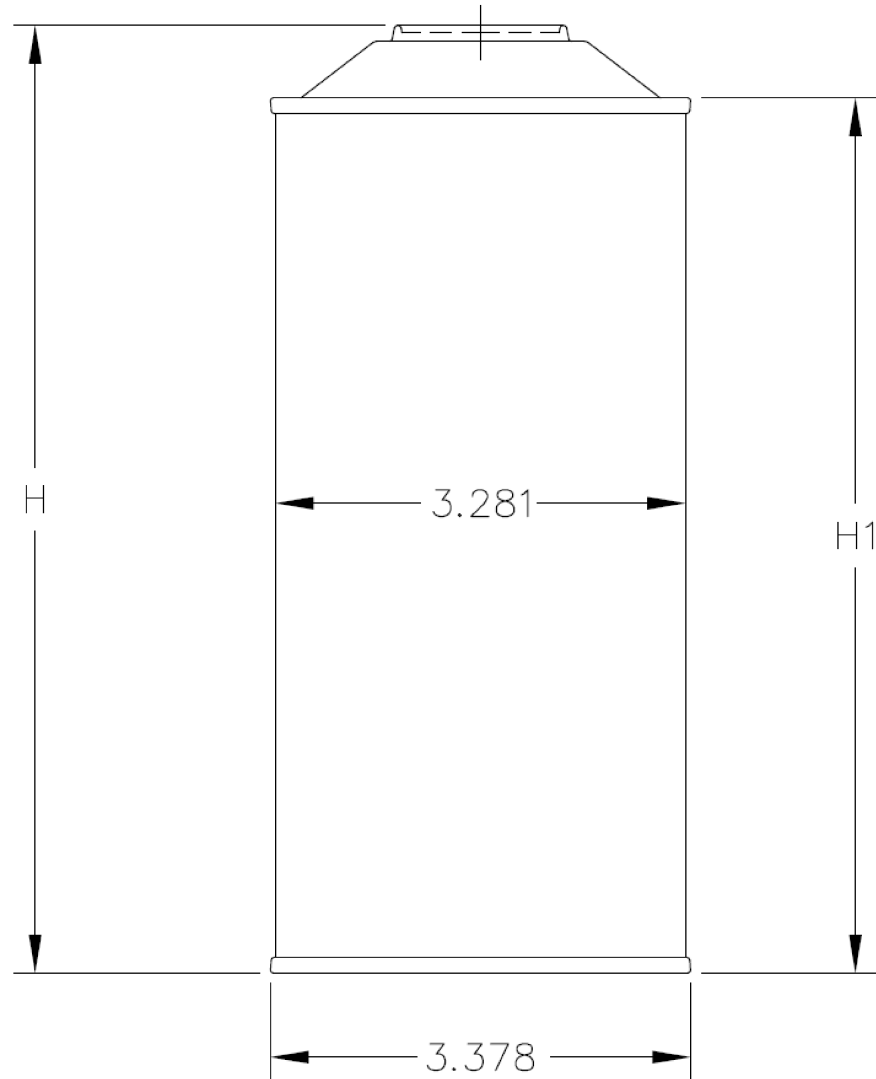

CAN	H1	H
307 X 315	3.93	4.55
307 X 704	7.215	7.830
307 X 706	7.340	7.960
307 X 710	7.625	8.220
307 X 804	8.230	8.820

pipeline Packaging 30310 Emerald Valley Pkwy
Glenwillow, OH 44139

PPC ITEM NUMBER: 46434	SKU: 02-22-018-00161
DRAWN BY: -	CHECKED BY: - DATE: 3/12/2020

DESCRIPTION:
QT Conetop Can Unlined 32mm REL 307x704

PART MATERIAL: -	VOLUME: -	WEIGHT: -
---------------------	--------------	--------------

DWG NO.: -	DWG SIZE: A	SHEET NO: 1 of 1	REV: -
---------------	----------------	---------------------	-----------

UNLESS OTHERWISE SPECIFIED:
UNITS OF MEASURE: Inches
TOLERANCES: Specified in drawing