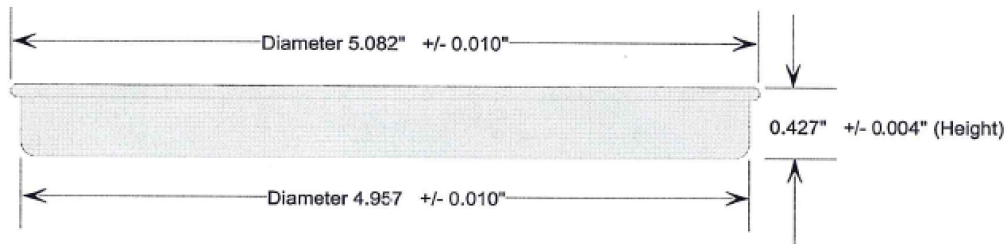

HALF GALLON PLUG (5063MCP)

PLUG SIDE VIEW

PLUG PROFILE

**30310 Emerald Valley Pkwy
Glenwillow, OH 44139**

PPC ITEM NUMBER: 40051		SKU: 02-21-056-00132
DRAWN BY: -	CHECKED BY: -	DATE: 10/31/2018

DESCRIPTION: 506 mm Paint Plug		COLOR: -
PART MATERIAL: Tin	VOLUME: -	WEIGHT: -
DWG NO.: -	DWG SIZE: A	SHEET NO: 1 of 1
		REV: -

UNLESS OTHERWISE SPECIFIED:

UNITS OF MEASURE: Inches

TOLERANCES: Specified in drawing