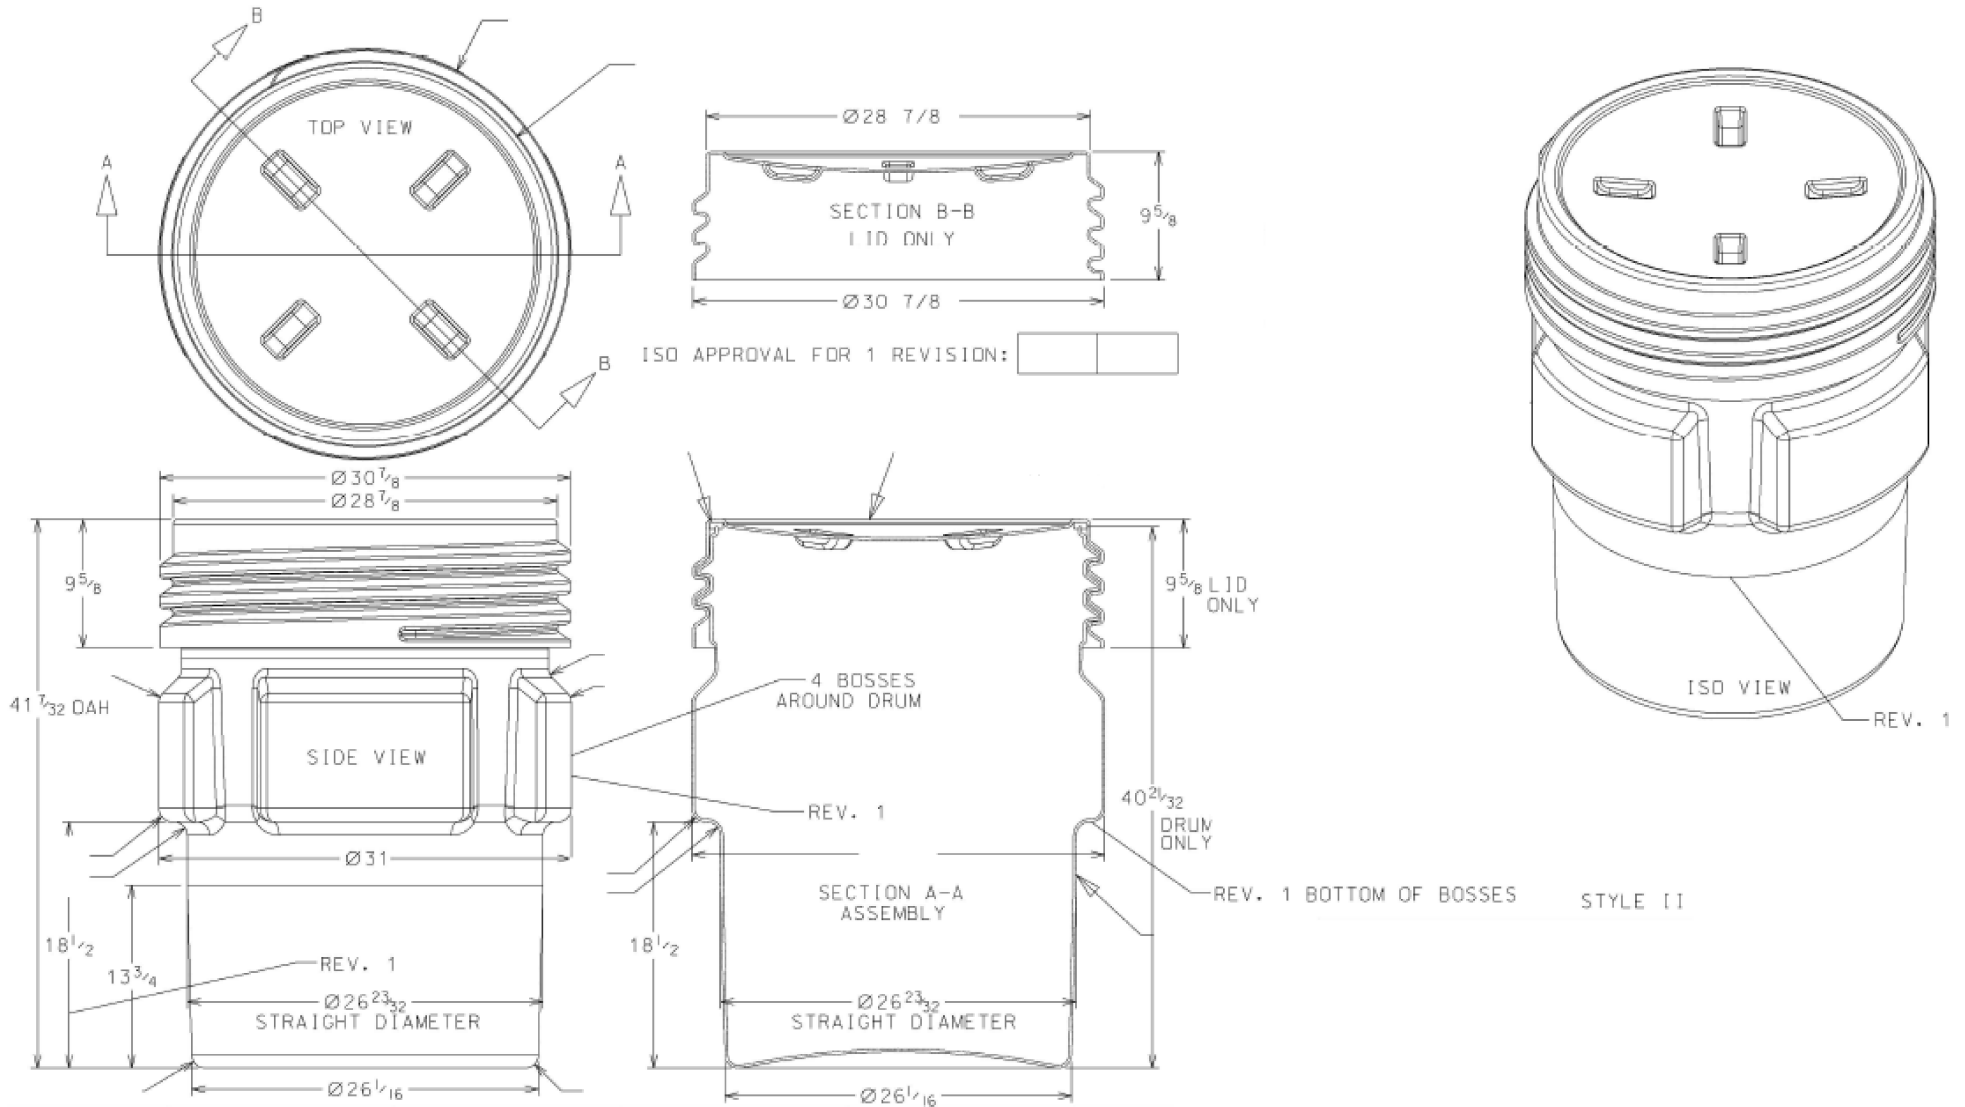

95 gal Open Head Screw Top Yellow Plastic Drum

Pipeline Packaging 30310 Emerald Valley Pkwy
Glenwillow, OH 44139

PPC ITEM NUMBER: 80227 SKU: 03-14-050-00170

DRAWN BY: - CHECKED BY: - DATE: 2/20/2019

DESCRIPTION: 95 Gal OH Screw Top Plastic Drum COLOR: Yellow

PART MATERIAL: - VOLUME: - WEIGHT: -

DWG NO.: - DWG SIZE: A SHEET NO: 1 of 1 REV: -

PROPRIETARY AND CONFIDENTIAL

THE INFORMATION CONTAINED IN THIS DRAWING IS THE SOLE PROPERTY OF PIPELINE PACKAGING. ANY REPRODUCTION IN PART OR AS A WHOLE WITHOUT THE WRITTEN PERMISSION OF PIPELINE PACKAGING IS PROHIBITED.

UNLESS OTHERWISE SPECIFIED:

UNITS OF MEASURE: Inches
TOLERANCES: Specified in drawing