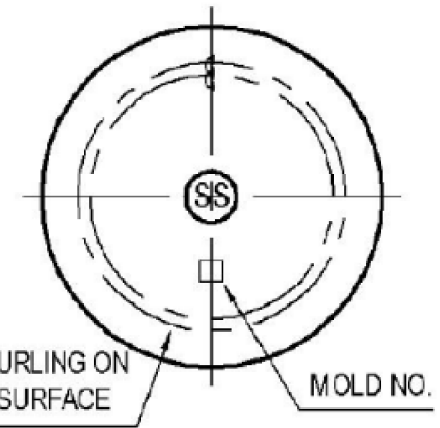

GPI 20-400

2 ROWS KNURLING ON BEARING SURFACE
MOLD NO.

Pipeline Packaging

30310 Emerald Valley Pkwy
Glenwillow, OH 44139

PPC ITEM NUMBER: 61085		SKU: 04-04-011-00019	
DRAWN BY:		CHECKED BY:	
		DATE: 11/30/2018	
DESCRIPTION: 2oz Boston Round Glass Bottle			COLOR: -
PART MATERIAL: -		VOLUME: -	WEIGHT: -
DWG NO.:		DWG SIZE: A	SHEET NO: 1 of 1
		REV: -	

UNLESS OTHERWISE SPECIFIED:

UNITS OF MEASURE: Millimeters
TOLERANCES: Specified in drawing