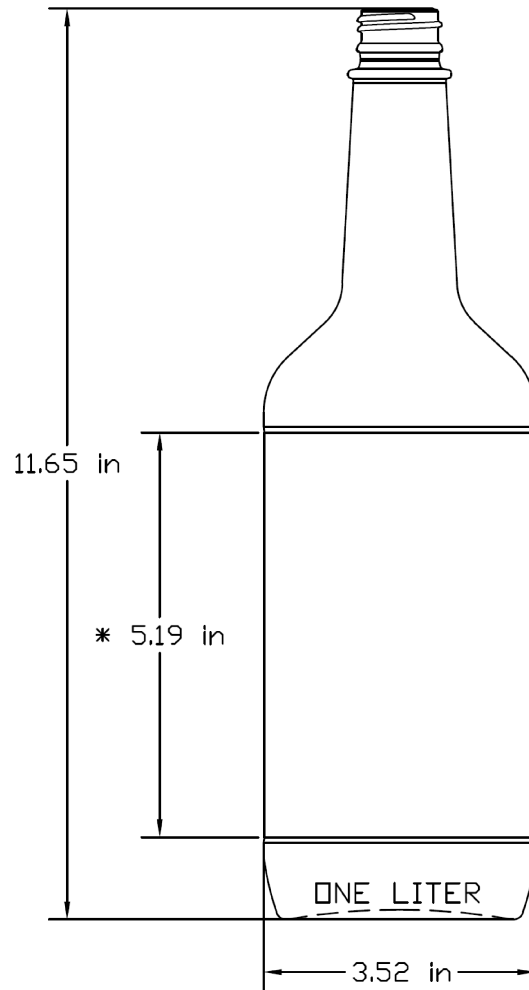

Finish: 28-350  
 Height: 11.65 in  
 Diameter: 3.52 in  
 Volume/Overflow: 34.72 fl. oz

 30310 Emerald Valley Pkwy  
 Glenwillow, OH 44139

PPC ITEM NUMBER: 60525      SKU: 04-04-040-00103

DRAWN BY: -      CHECKED BY: -      DATE: 9/17/2019

DESCRIPTION: 1 Liter Flint Glass Cocktail      COLOR: Flint

PART MATERIAL: Glass      VOLUME: 1 Liter      WEIGHT: -

DWG NO.: -      DWG SIZE: A      SHEET NO: 1 of 1      REV: -

**PROPRIETARY AND CONFIDENTIAL**  
 THE INFORMATION CONTAINED IN THIS DRAWING IS THE SOLE PROPERTY OF PIPELINE PACKAGING. ANY REPRODUCTION IN PART OR AS A WHOLE WITHOUT THE WRITTEN PERMISSION OF PIPELINE PACKAGING IS PROHIBITED.

**UNLESS OTHERWISE SPECIFIED:**  
 UNITS OF MEASURE: Inches  
 TOLERANCES: Specified in drawing