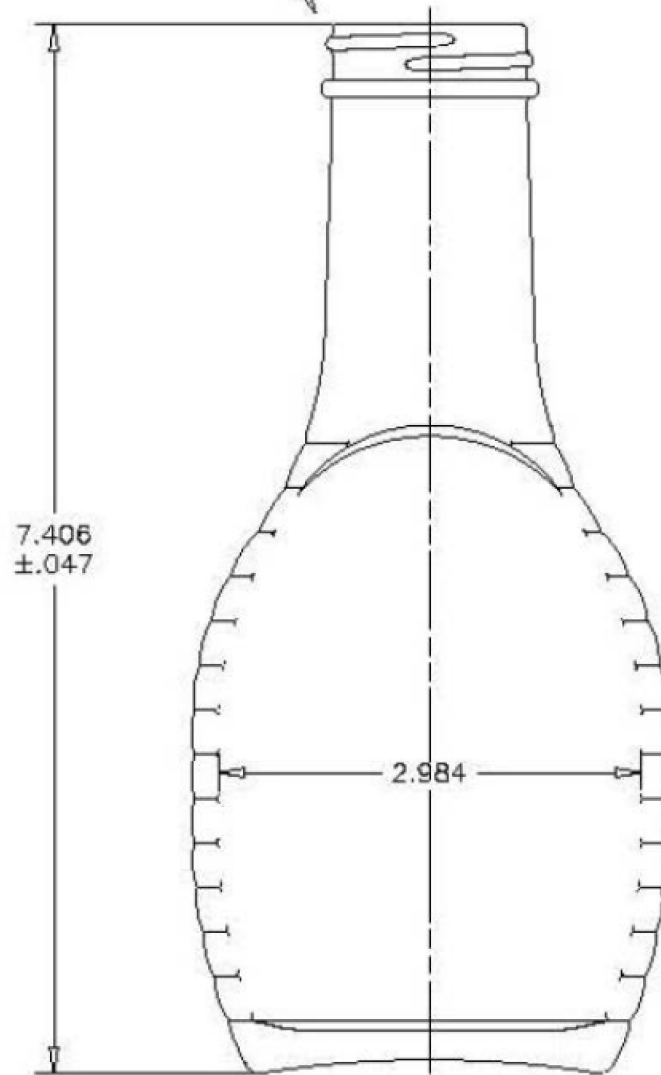

FINISH: 38-405

Pipeline Packaging

30310 Emerald Valley Pkwy  
Glenwillow, OH 44139

PPC ITEM NUMBER: 60345		SKU: 04-04-068-00013	
DRAWN BY: -	CHECKED BY: -	DATE: 11/30/2018	
DESCRIPTION: 8oz Sauce & Dressings Glass Bottle		COLOR: -	
PART MATERIAL: -	VOLUME: -	WEIGHT: -	
DWG NO.: -	DWG SIZE: A	SHEET NO: 1 of 1	REV: -

**UNLESS OTHERWISE SPECIFIED:**

UNITS OF MEASURE: Inches

TOLERANCES: Specified in drawing