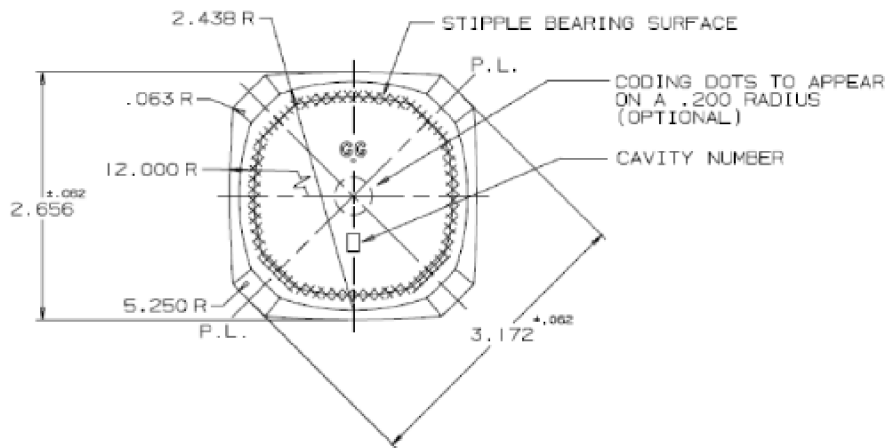

DEPRESSED THD @ SEAM
 FINISH GPI 400-48-405

Pipeline Packaging 30310 Emerald Valley Pkwy
 Glenwillow, OH 44139

PPC ITEM NUMBER: 60068	SKU: 04-04-075-00010
DRAWN BY: -	CHECKED BY: -
DATE: 11/30/2018	

DESCRIPTION: 16oz Square Glass Bottle	COLOR: -
PART MATERIAL: -	VOLUME: -
WEIGHT: -	
DWG NO.: -	DWG SIZE: A
SHEET NO: 1 of 1	REV: -

UNLESS OTHERWISE SPECIFIED:

UNITS OF MEASURE: Inches

TOLERANCES: Specified in drawing