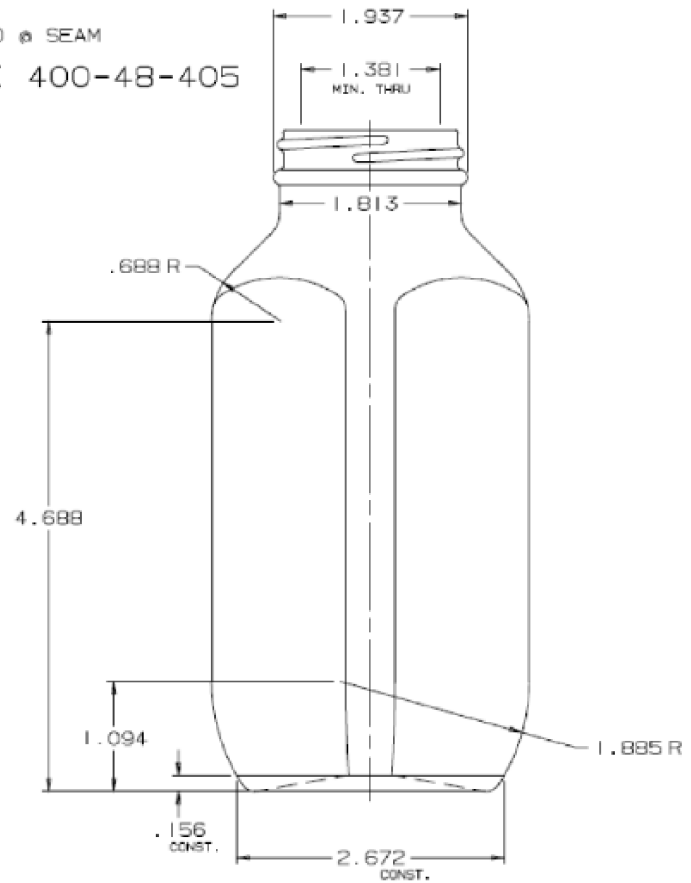

DEPRESSED THD @ SEAM
 FINISH GPI 400-48-405

Pipeline Packaging 30310 Emerald Valley Pkwy
 Glenwillow, OH 44139

PPC ITEM NUMBER: 60068	SKU: 04-04-075-00010
DRAWN BY: -	CHECKED BY: -
DATE: 11/30/2018	

DESCRIPTION: 16oz Square Glass Bottle	COLOR: -
PART MATERIAL: -	VOLUME: -
WEIGHT: -	
DWG NO.: -	DWG SIZE: A
SHEET NO: 1 of 1	REV: -

UNLESS OTHERWISE SPECIFIED:

UNITS OF MEASURE: Inches

TOLERANCES: Specified in drawing