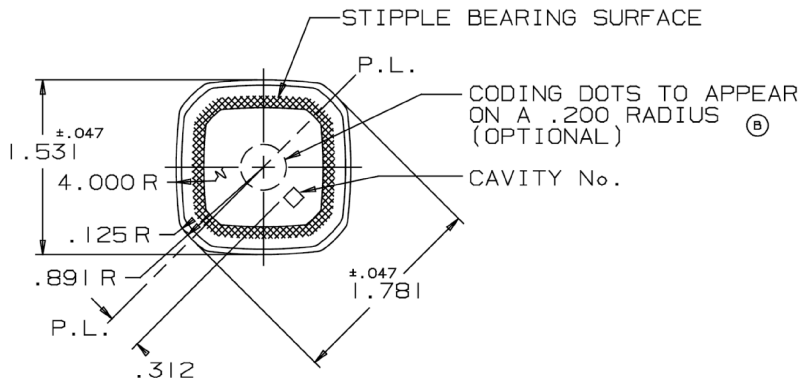

DEPRESSED TH'D @ SEAM

Pipeline Packaging 30310 Emerald Valley Pkwy
Glenwillow, OH 44139

PPC ITEM NUMBER: 60033 SKU: 04-04-075-00011
DRAWN BY: - CHECKED BY: - DATE: 9/17/2019

DESCRIPTION: 2 oz Flint Glass French Square COLOR: Flint

PART MATERIAL: Glass VOLUME: 2.235±.07 oz WEIGHT: 76.86 gms

DWG NO.: - DWG SIZE: A SHEET NO: 1 of 1 REV: -

PROPRIETARY AND CONFIDENTIAL

THE INFORMATION CONTAINED IN THIS DRAWING IS THE SOLE PROPERTY OF PIPELINE PACKAGING. ANY REPRODUCTION IN PART OR AS A WHOLE WITHOUT THE WRITTEN PERMISSION OF PIPELINE PACKAGING IS PROHIBITED.

UNLESS OTHERWISE SPECIFIED:

UNITS OF MEASURE: Inches

TOLERANCES: Specified in drawing