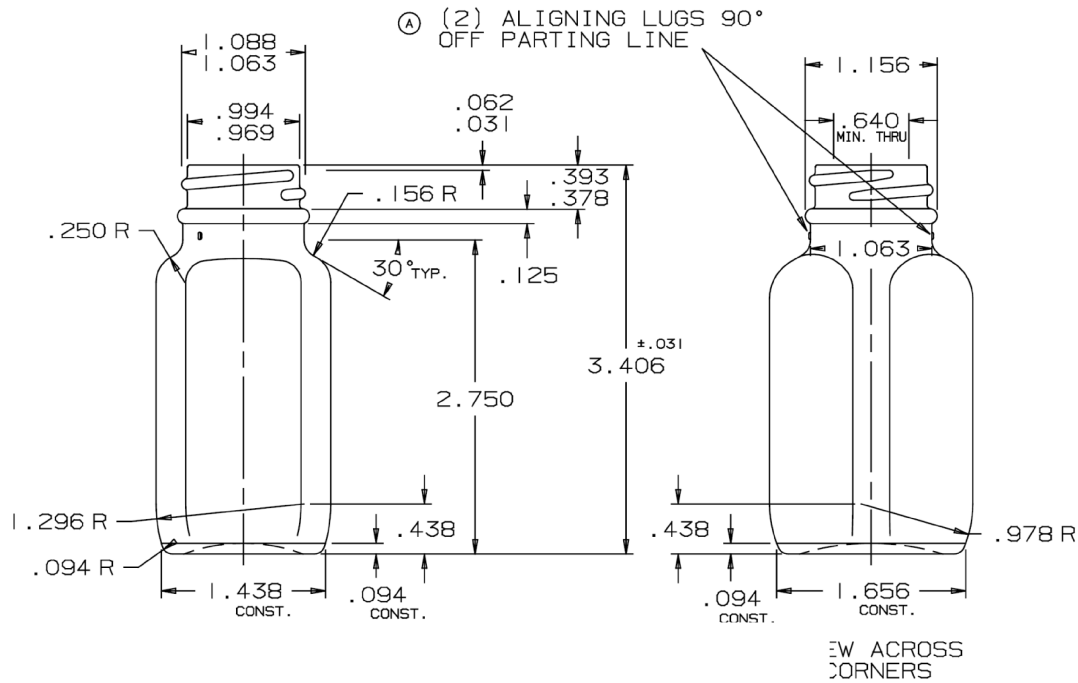

DEPRESSED TH'D @ SEAM

Pipeline Packaging 30310 Emerald Valley Pkwy
Glenwillow, OH 44139

PPC ITEM NUMBER: 60033 SKU: 04-04-075-00011
DRAWN BY: - CHECKED BY: - DATE: 9/17/2019

DESCRIPTION: 2 oz Flint Glass French Square COLOR: Flint

PART MATERIAL: Glass VOLUME: 2.235±.07 oz WEIGHT: 76.86 gms

DWG NO.: - DWG SIZE: A SHEET NO: 1 of 1 REV: -

PROPRIETARY AND CONFIDENTIAL

THE INFORMATION CONTAINED IN THIS DRAWING IS THE SOLE PROPERTY OF PIPELINE PACKAGING. ANY REPRODUCTION IN PART OR AS A WHOLE WITHOUT THE WRITTEN PERMISSION OF PIPELINE PACKAGING IS PROHIBITED.

UNLESS OTHERWISE SPECIFIED:

UNITS OF MEASURE: Inches

TOLERANCES: Specified in drawing