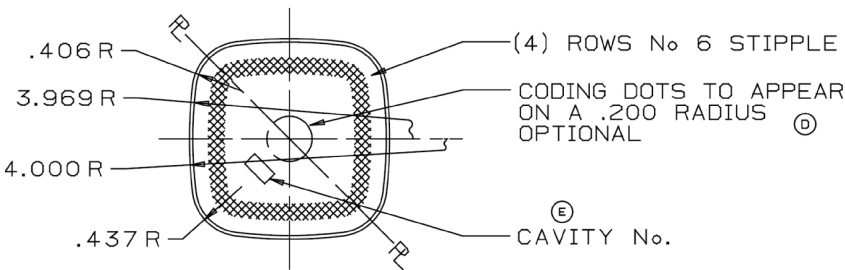

DEPRESSED THREAD  
AT SEAMS

**Pipeline Packaging** 30310 Emerald Valley Pkwy  
Glenwillow, OH 44139

PPC ITEM NUMBER: 60512 SKU: 04-04-075-00012  
DRAWN BY: - CHECKED BY: - DATE: 9/17/2019

DESCRIPTION: 4 oz Flint Glass French Square COLOR: Flint  
PART MATERIAL: Glass VOLUME: 128±2.5 cc WEIGHT: 4.5 oz  
DWG NO.: - DWG SIZE: A SHEET NO: 1 of 1 REV: -

**UNLESS OTHERWISE SPECIFIED:**  
UNITS OF MEASURE: Inches  
TOLERANCES: Specified in drawing