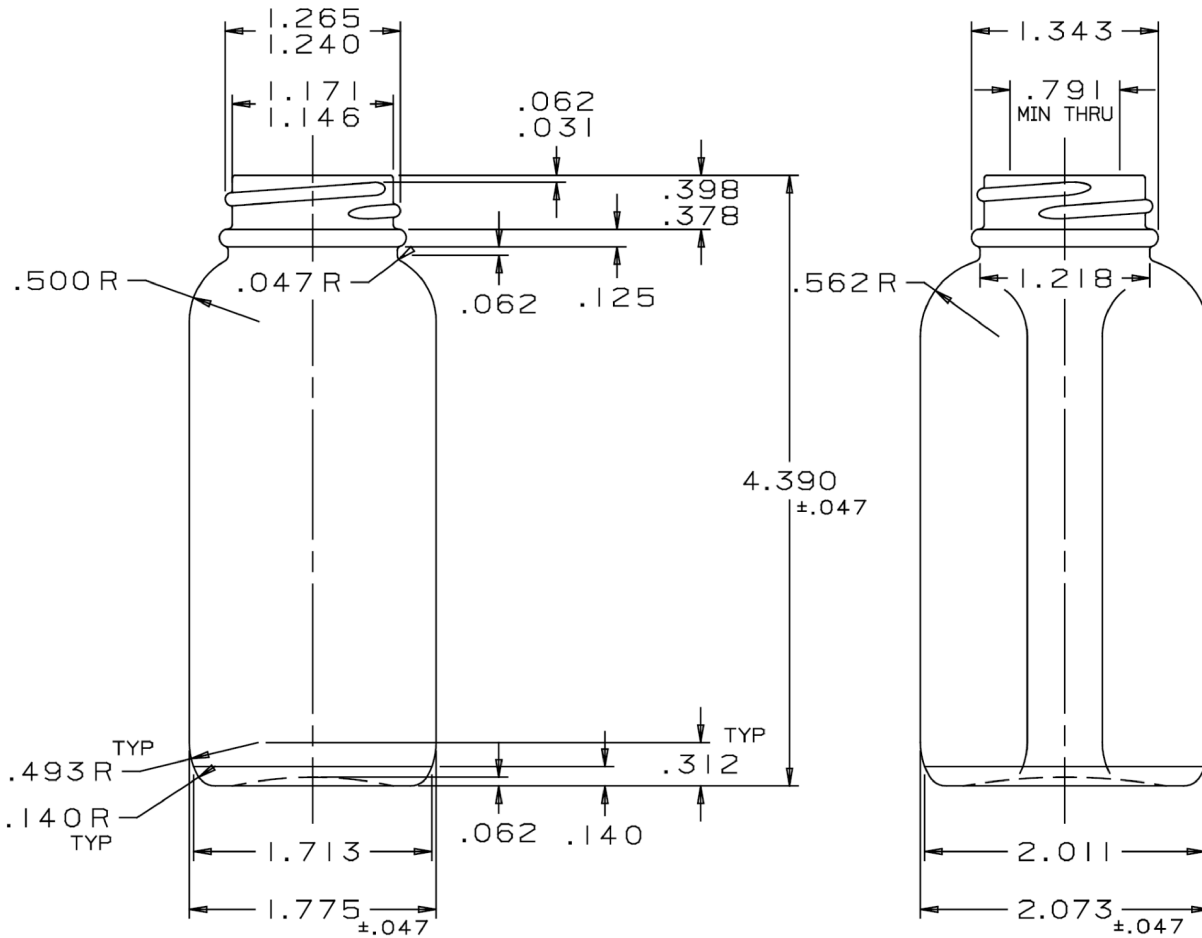

DEPRESSED THREAD  
AT SEAMS

**Pipeline Packaging** 30310 Emerald Valley Pkwy  
Glenwillow, OH 44139

PPC ITEM NUMBER: 60512 SKU: 04-04-075-00012  
DRAWN BY: - CHECKED BY: - DATE: 9/17/2019

DESCRIPTION: 4 oz Flint Glass French Square COLOR: Flint  
PART MATERIAL: Glass VOLUME: 128±2.5 cc WEIGHT: 4.5 oz  
DWG NO.: - DWG SIZE: A SHEET NO: 1 of 1 REV: -

**UNLESS OTHERWISE SPECIFIED:**  
UNITS OF MEASURE: Inches  
TOLERANCES: Specified in drawing