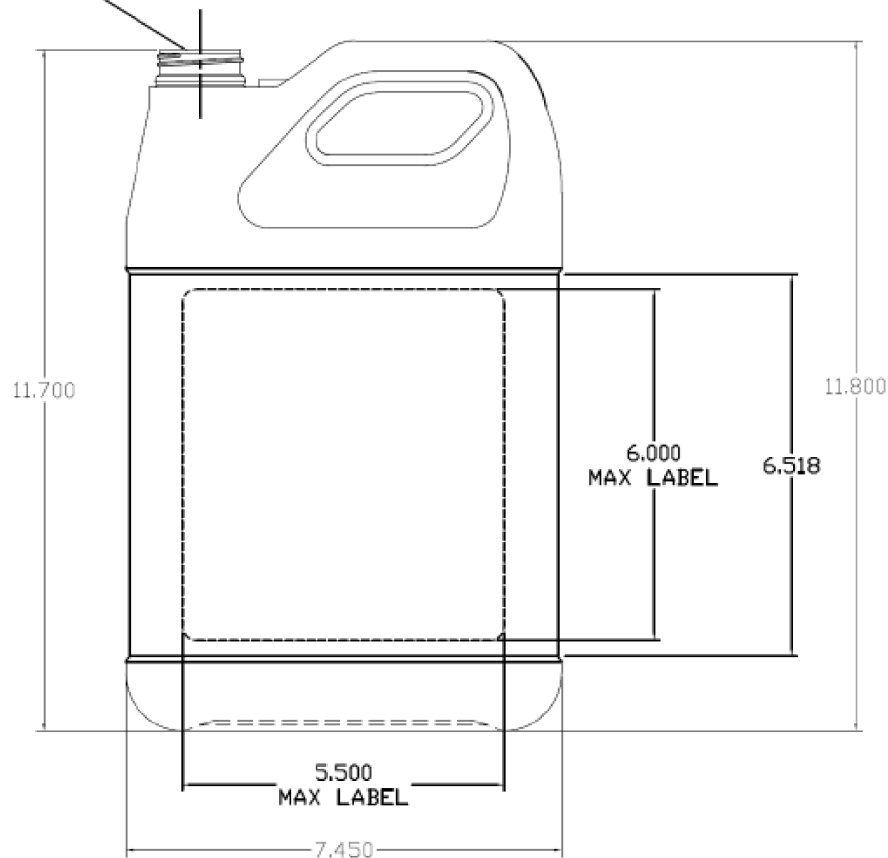

38mm-REXAM CR SNAPLOK

**Pipeline Packaging**

30310 Emerald Valley Pkwy  
Glenwillow, OH 44139

PPC ITEM NUMBER: 65223		SKU: 04-05-032-00037	
DRAWN BY: -	CHECKED BY: -	DATE: 12/6/2018	
DESCRIPTION: 128oz F-Style HDPE Bottle		COLOR: -	
PART MATERIAL: -	VOLUME: -	WEIGHT: -	
DWG NO.: -	DWG SIZE: A	SHEET NO: 1 of 1	REV: -

**UNLESS OTHERWISE SPECIFIED:**

UNITS OF MEASURE: Inches  
TOLERANCES: Specified in drawing