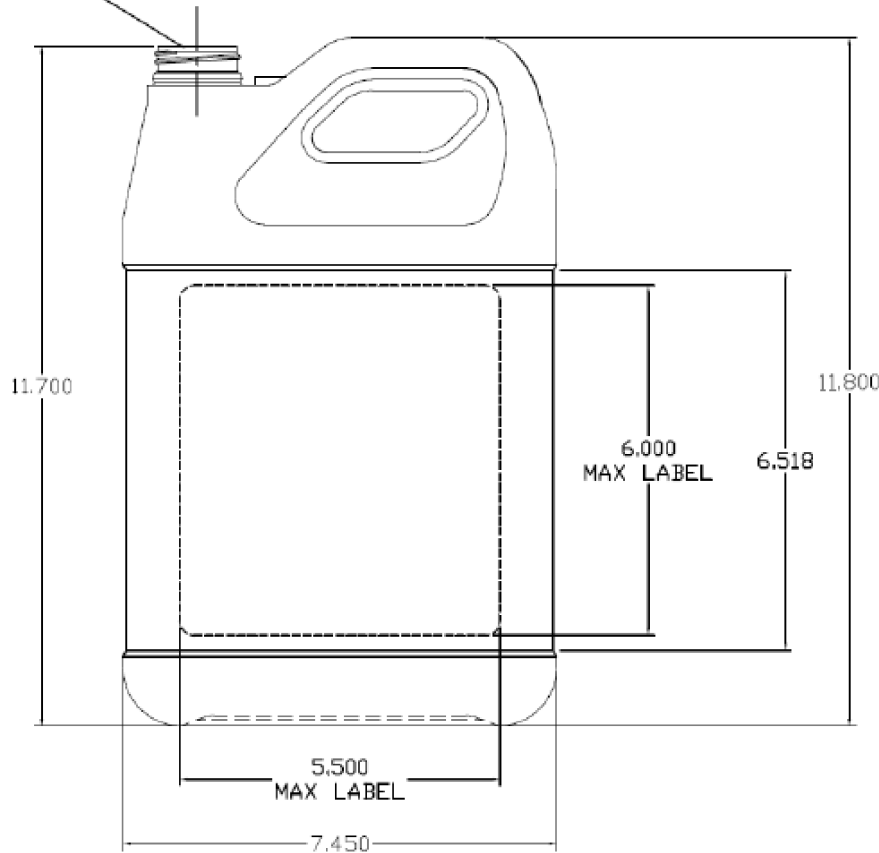

38mm-REXAM CR SNAPLOK

Pipeline Packaging

30310 Emerald Valley Pkwy
Glenwillow, OH 44139

PPC ITEM NUMBER: 65351 SKU: 04-05-032-00060

DRAWN BY: - CHECKED BY: - DATE: 12/6/2018

DESCRIPTION: 128oz F-Style HDPE Bottle COLOR: -

UNLESS OTHERWISE SPECIFIED:

UNITS OF MEASURE: Inches
TOLERANCES: Specified in drawing