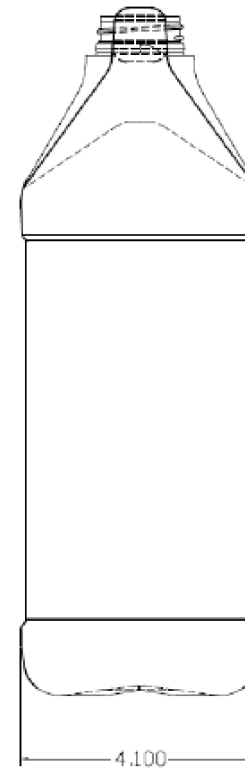

38mm-REXAM CR SNAPLOK

Pipeline Packaging

30310 Emerald Valley Pkwy
Glenwillow, OH 44139

PPC ITEM NUMBER: 65351 SKU: 04-05-032-00060

DRAWN BY: - CHECKED BY: - DATE: 12/6/2018

DESCRIPTION: 128oz F-Style HDPE Bottle COLOR: -

PART MATERIAL: - VOLUME: - WEIGHT: -

DWG NO.: - DWG SIZE: A SHEET NO: 1 of 1 REV: -

PROPRIETARY AND CONFIDENTIAL

THE INFORMATION CONTAINED IN THIS DRAWING IS THE SOLE PROPERTY OF PIPELINE PACKAGING. ANY REPRODUCTION IN PART OR AS A WHOLE WITHOUT THE WRITTEN PERMISSION OF PIPELINE PACKAGING IS PROHIBITED.