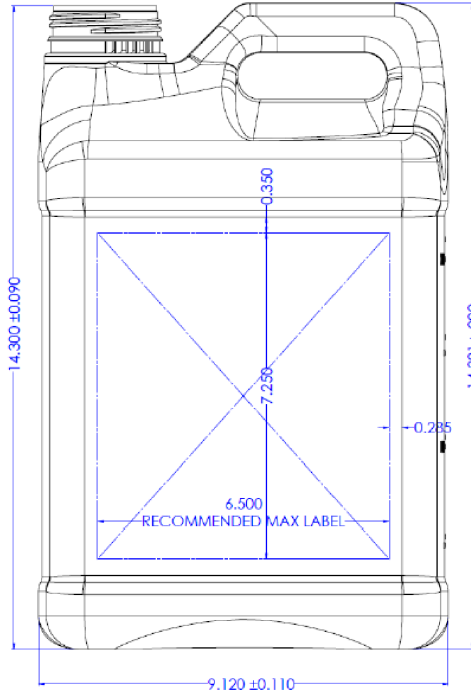

63MM-RIEKE TE/ABO NECK FINISH
 RIEKE DRAWING #18001520 -
 DETAIL #M0768-002-A

"T" - 2.495 ±.020
 "E" - 2.350 ±.020
 "S" - 0.165 ±.015
 "H" - 1.070 ±.015
 BEAD ϕ = 2.560 ±.020
 RATCHET ϕ = 2.500 ±.020

NOTES:
 1. OVERFLOW CAPACITY = 10.88L (10880cc)

Pipeline Packaging 30310 Emerald Valley Pkwy
 Glenwillow, OH 44139

PPC ITEM NUMBER: 66937 SKU: 04-05-032-00158

DRAWN BY: - CHECKED BY: - DATE: 2/12/2019

DESCRIPTION: 10 L F-Style HDPE Bottle COLOR: -

PART MATERIAL: - VOLUME: - WEIGHT: -

UNLESS OTHERWISE SPECIFIED:
 UNITS OF MEASURE: Inches
 TOLERANCES: Specified in drawing