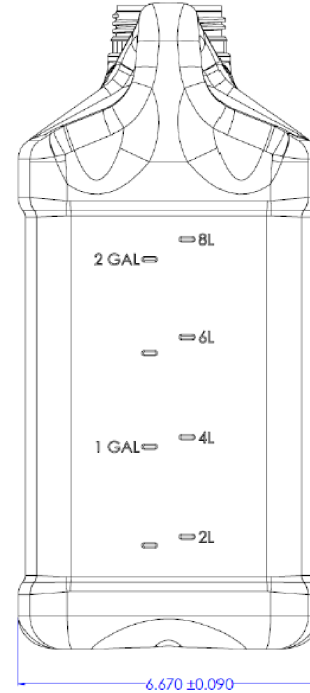

63MM-RIEKE TE/ABO NECK FINISH
 RIEKE DRAWING #18001520 -
 DETAIL #M0768-002-A

"T" - 2.495 ±.020
 "E" - 2.350 ±.020
 "S" - 0.165 ±.015
 "H" - 1.070 ±.015
 BEAD ϕ = 2.560 ±.020
 RATCHET ϕ = 2.500 ±.020

NOTES:
 1. OVERFLOW CAPACITY = 10.88L (10880cc)

Pipeline Packaging 30310 Emerald Valley Pkwy
 Glenwillow, OH 44139

PPC ITEM NUMBER: 66937 SKU: 04-05-032-00158

DRAWN BY: - CHECKED BY: - DATE: 2/12/2019

DESCRIPTION: 10 L F-Style HDPE Bottle COLOR: -

PART MATERIAL: - VOLUME: - WEIGHT: -

UNLESS OTHERWISE SPECIFIED:
 UNITS OF MEASURE: Inches
 TOLERANCES: Specified in drawing