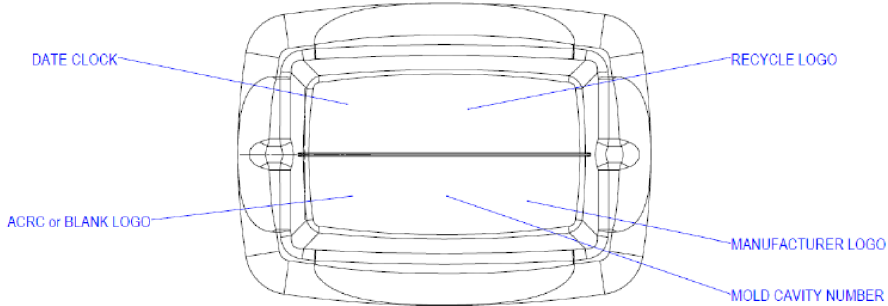

Pipeline Packaging 30310 Emerald Valley Pkwy
 Glenwillow, OH 44139

PPC ITEM NUMBER: 66937 SKU: 04-05-032-00158

DRAWN BY: - CHECKED BY: - DATE: 2/12/2019

DESCRIPTION: 10 L F-Style HDPE Bottle COLOR: -

PART MATERIAL: - VOLUME: - WEIGHT: -