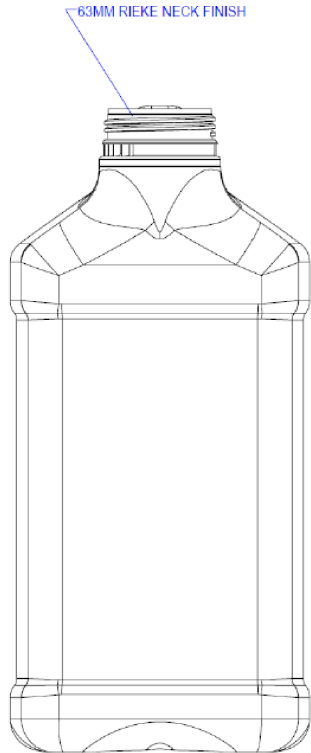

63MM-RIEKE TE/ABO NECK FINISH
 RIEKE DRAWING #18001520 -
 DETAIL #M0768-002-A

"T" - 2.495 ±.020
 "E" - 2.350 ±.020
 "S" - 0.165 ±.015
 "H" - 1.070 ±.015
 BEAD ϕ = 2.560 ±.020
 RATCHET ϕ = 2.500 ±.020

NOTES:
 1. OVERFLOW CAPACITY = 10.88L (10880cc)

Pipeline Packaging 30310 Emerald Valley Pkwy
 Glenwillow, OH 44139

PPC ITEM NUMBER: 66937 SKU: 04-05-032-00158

DRAWN BY: - CHECKED BY: - DATE: 2/12/2019

DESCRIPTION: 10 L F-Style HDPE Bottle COLOR: -

PART MATERIAL: - VOLUME: - WEIGHT: -