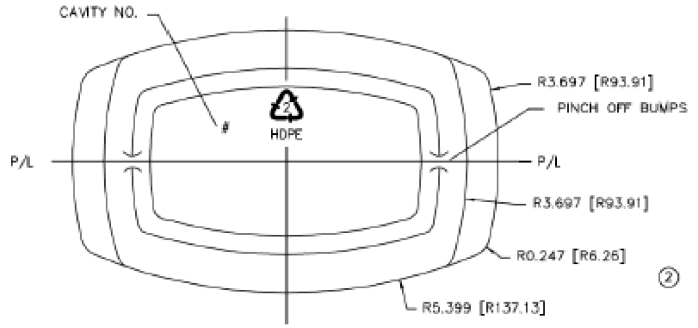

SECTION: A-A
SCALE: 2-1

		30310 Emerald Valley Pkwy Glenwillow, OH 44139	
		PPC ITEM NUMBER: 65086	SKU: 04-05-051-00127
DRAWN BY:	CHECKED BY:	DATE: 12/6/2018	
DESCRIPTION: 32oz Oval HDPE Bottle		COLOR: -	
PART MATERIAL:	VOLUME:	WEIGHT:	
DWG NO.:	DWG SIZE: A	SHEET NO: 1 of 1	REV: -

UNLESS OTHERWISE SPECIFIED:

UNITS OF MEASURE: Inches

TOLERANCES: Specified in drawing