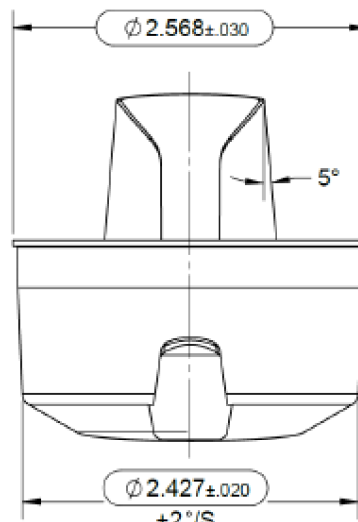

TOP VIEW

SIDE VIEW

SECTION A-A

BOTTOM VIEW

Pipeline Packaging

30310 Emerald Valley Pkwy
Glenwillow, OH 44139

PPC ITEM NUMBER: 74058 SKU: 05-05-072-00012

DRAWN BY: - CHECKED BY: - DATE: 2/19/2019

DESCRIPTION: 70mm Spout HDPE Closure COLOR: -

PART MATERIAL: - VOLUME: - WEIGHT: -

DWG NO.: - DWG SIZE: A SHEET NO: 1 of 1 REV: -

PROPRIETARY AND CONFIDENTIAL

THE INFORMATION CONTAINED IN THIS DRAWING IS THE SOLE PROPERTY OF PIPELINE PACKAGING. ANY REPRODUCTION IN PART OR AS A WHOLE WITHOUT THE WRITTEN PERMISSION OF PIPELINE PACKAGING IS PROHIBITED.

UNLESS OTHERWISE SPECIFIED:

UNITS OF MEASURE: Inches

TOLERANCES: Specified in drawing