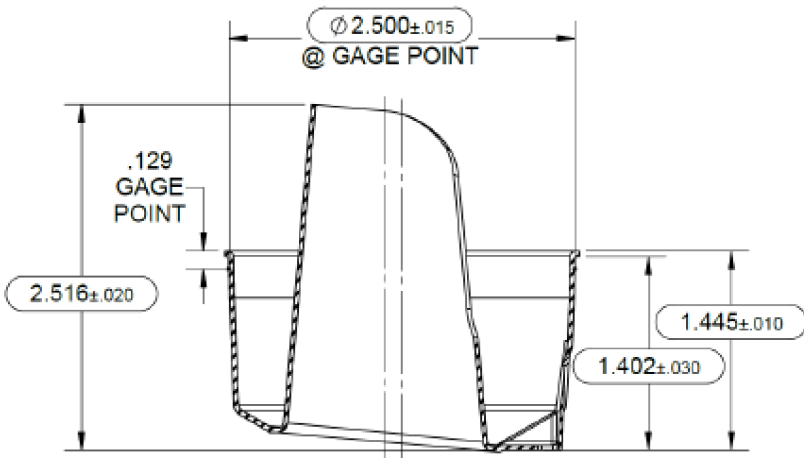

TOP VIEW

SIDE VIEW

SECTION A-A

BOTTOM VIEW

Pipeline Packaging

30310 Emerald Valley Pkwy
Glenwillow, OH 44139

PPC ITEM NUMBER: 74058 SKU: 05-05-072-00012

DRAWN BY: - CHECKED BY: - DATE: 2/19/2019

DESCRIPTION: 70mm Spout HDPE Closure COLOR: -

PART MATERIAL: - VOLUME: - WEIGHT: -

DWG NO.: - DWG SIZE: A SHEET NO: 1 of 1 REV: -

PROPRIETARY AND CONFIDENTIAL

THE INFORMATION CONTAINED IN THIS DRAWING IS THE SOLE PROPERTY OF PIPELINE PACKAGING. ANY REPRODUCTION IN PART OR AS A WHOLE WITHOUT THE WRITTEN PERMISSION OF PIPELINE PACKAGING IS PROHIBITED.

UNLESS OTHERWISE SPECIFIED:

UNITS OF MEASURE: Inches

TOLERANCES: Specified in drawing