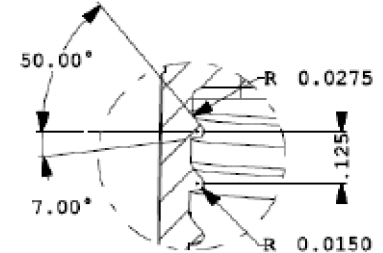

SCALE 2.0

DETAIL A
THREAD SECTION

SCALE 4.0

DETAIL B

TYP. FLUTE
29 EQUAL SPACES

NOTES:

1. TORQUE SPEC. TIGHTENING FORCE 15 IN-LBS
2. SURFACE FINISH: SPE SPI #3
3. MATERIAL: LOW DENSITY POLYETHYLENE
4. COLOR: AS ORDERED
5. HOLE SIZES AVAILABLE - 0.030 OR NO HOLE AS SHOWN.
6. THREADS: CENTURY SPEC. BUTTRESS FORM 2 TURNS OF FULL THREAD.

Pipeline Packaging

30310 Emerald Valley Pkwy
Glenwillow, OH 44139

PPC ITEM NUMBER: 72107 SKU: 05-06-072-00025

DRAWN BY: CHECKED BY: DATE: 2/18/2019

DESCRIPTION: 24-410 Spout LDPE Closure COLOR: -

PART MATERIAL: VOLUME: WEIGHT: -