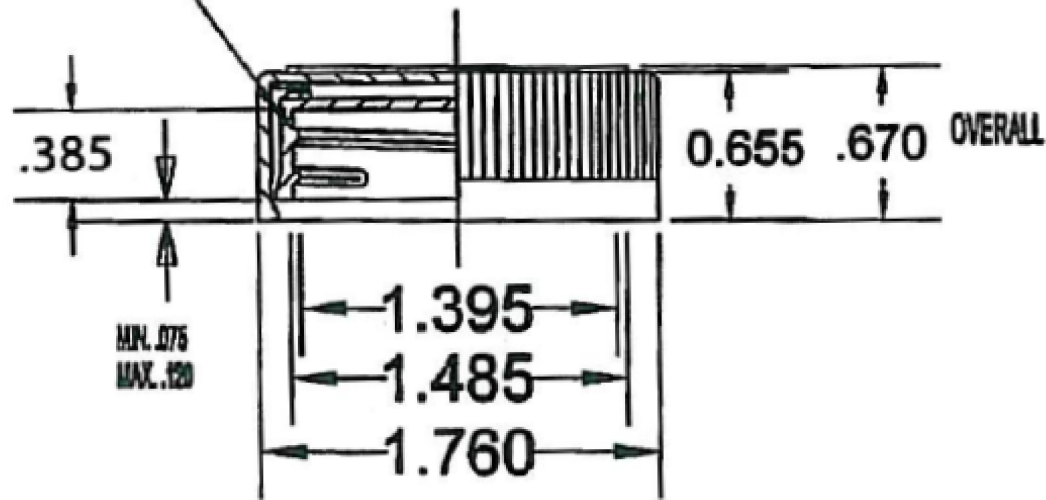

TWO PIECE CAP
ASSEMBLED

6 T.P.I.

"T"	"E"	"H"	"A"	"B"
1.485	1.395	.385	1.760	.670
MATERIAL: POLYPROPYLENE				
WEIGHT: 7 GRAMS +/- 1.5 grams				

Pipeline Packaging

30310 Emerald Valley Pkwy
Glenwillow, OH 44139

PPC ITEM NUMBER: 71420		SKU: 05-16-016-00130	
DRAWN BY: -	CHECKED BY: -	DATE: 2/14/2019	
DESCRIPTION: 38-400 Child Resistant PP Closure			COLOR: -
PART MATERIAL: -	VOLUME: -	WEIGHT: -	
DWG NO.: -	DWG SIZE: A	SHEET NO: 1 of 1	REV: -

UNLESS OTHERWISE SPECIFIED:

UNITS OF MEASURE: Inches

TOLERANCES: Specified in drawing