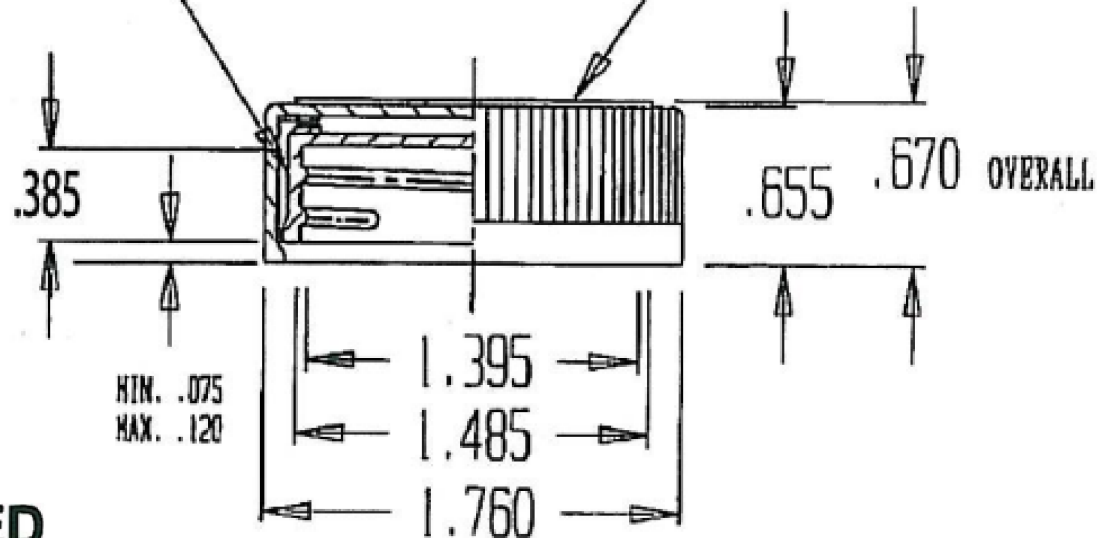

TWO PIECE CAP
ASSEMBLED

6 T.P.I.

PICTORIAL DESIGN
.022 HIGH

UNCONTROLLED

"T"	"E"	"H"	"A"	"B"
1.485	1.395	.385	1.760	.670
MATERIAL: POLYPROPYLENE				
WEIGHT: 7 GRAMS +/- 1.5 grams				

 Pipeline Packaging 30310 Emerald Valley Pkwy
Glenwillow, OH 44139

PPC ITEM NUMBER: 71053	SKU: 05-16-016-00151	
DRAWN BY:	CHECKED BY:	DATE: 2/13/2019

DESCRIPTION: 38-400 Child Resistant PP Closure		COLOR: -	
PART MATERIAL: -	VOLUME: -	WEIGHT: -	
DWG NO.:	DWG SIZE: A	SHEET NO: 1 of 1	REV: -

UNLESS OTHERWISE SPECIFIED:

UNITS OF MEASURE: Inches
TOLERANCES: Specified in drawing