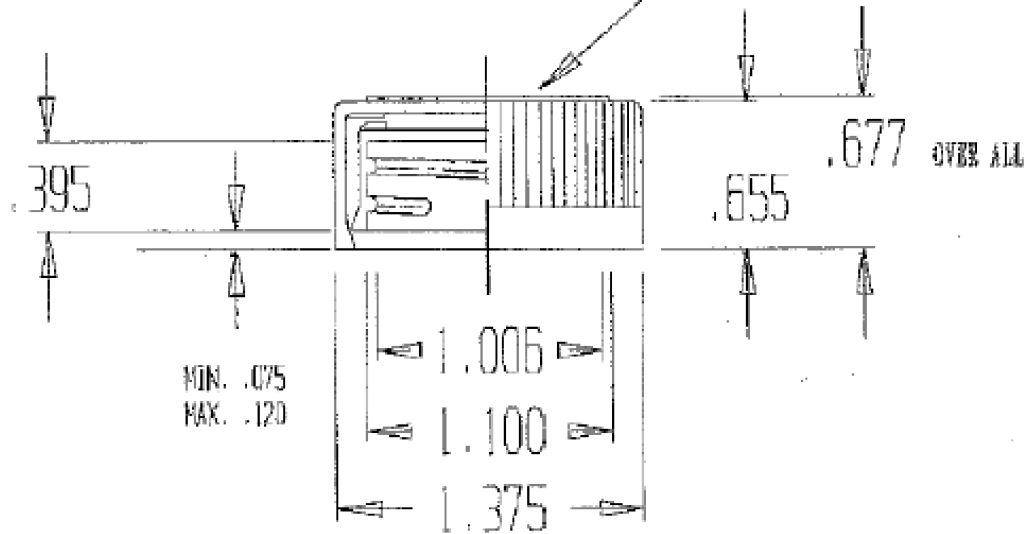

TWO PIECE CAP
ASSEMBLED

PICTORIAL DESIGN
.022 HIGH

UNCONTROLLED

"T"	"E"	"H"	"A"	"B"
1.100	1.006	.395	1.375	.677
MATERIAL: POLYPROPYLENE				
WEIGHT: 4.9 GRAMS +/- 1.5 grams				

Pipeline Packaging 30310 Emerald Valley Pkwy
Glenwillow, OH 44139

PPC ITEM NUMBER: 71063 SKU: 05-16-016-00158

DRAWN BY: - CHECKED BY: - DATE: 2/13/2019

DESCRIPTION: 28-400 Child Resistant PP Closure COLOR: -

PART MATERIAL: - VOLUME: - WEIGHT: -

DWG NO.: - DWG SIZE: A SHEET NO: 1 of 1 REV: -

UNLESS OTHERWISE SPECIFIED:

UNITS OF MEASURE: Inches

TOLERANCES: Specified in drawing