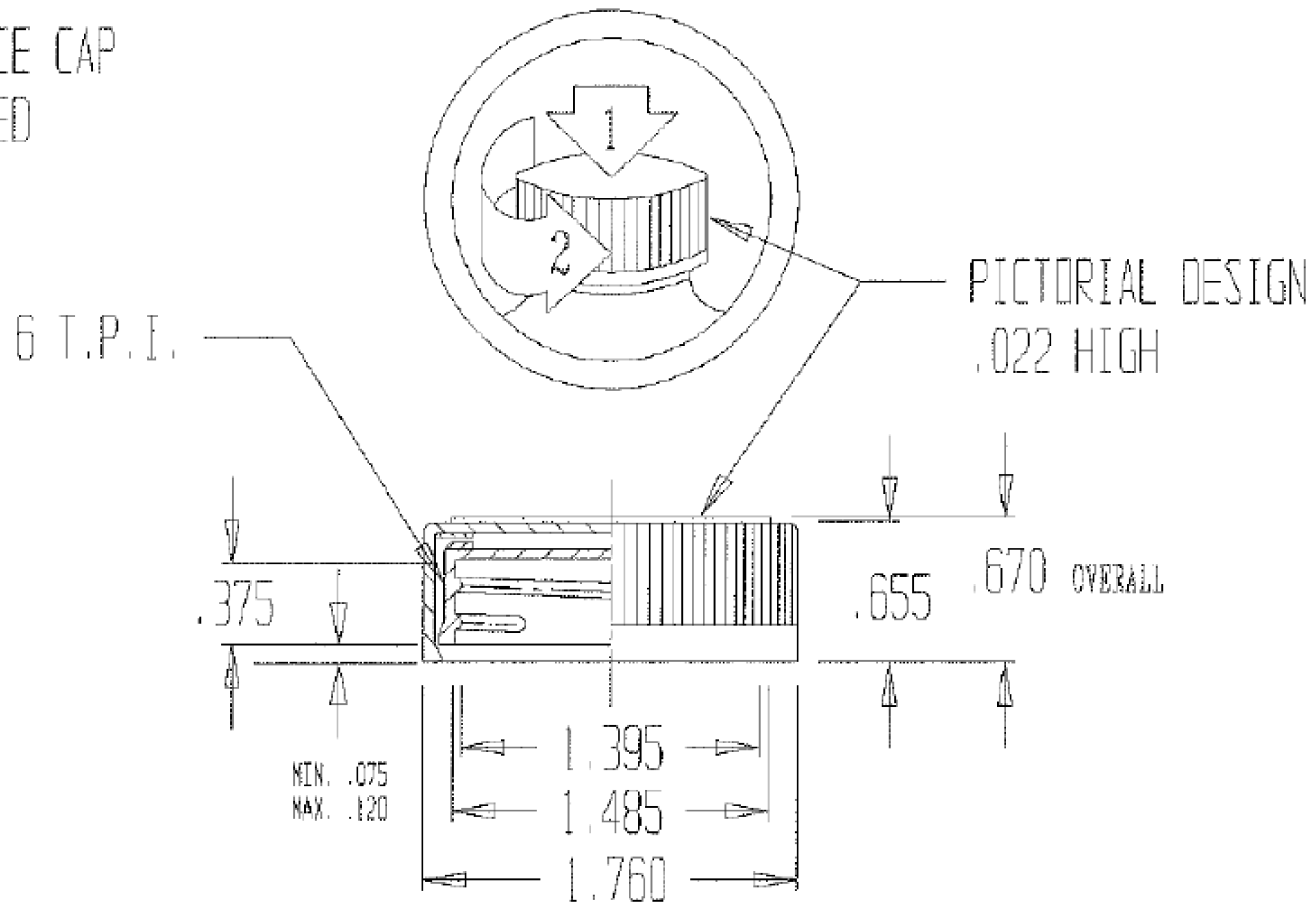

TWO PIECE CAP
ASSEMBLED

UNCONTROLLED

"T"	"E"	"H"	"A"	"B"
1.485	1.395	.375	1.760	.670
MATERIAL: POLYPROPYLENE				
WEIGHT: 7 GRAMS +/- 1.5 grams				

		30310 Emerald Valley Pkwy Glenwillow, OH 44139	
PPC ITEM NUMBER: 71099		SKU: 05-16-016-00159	
DRAWN BY: -	CHECKED BY: -	DATE: 2/13/2019	
DESCRIPTION: 38-400 Child Resistant PP Closure			COLOR: -
PART MATERIAL: -	VOLUME: -	WEIGHT: -	
DWG NO.: -	DWG SIZE: A	SHEET NO: 1 of 1	REV: -

UNLESS OTHERWISE SPECIFIED:

UNITS OF MEASURE: Inches

TOLERANCES: Specified in drawing