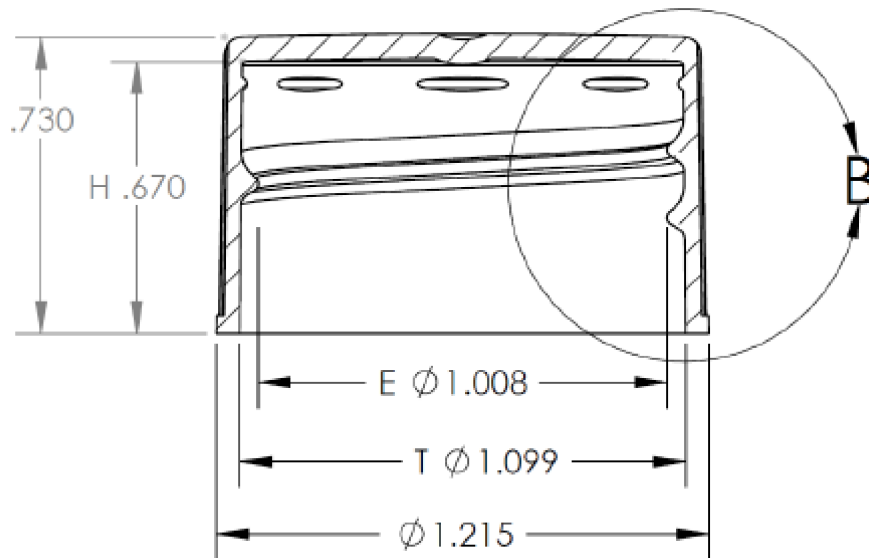

DETAIL B
SCALE 4:1

6 THREADS PER INCH
.167 LEAD 1 1/4 TURNS

Pipeline Packaging

30310 Emerald Valley Pkwy
Glenwillow, OH 44139

PPC ITEM NUMBER:

74039

SKU:

05-16-019-00131

DRAWN BY:

CHECKED BY:

DATE:

2/19/2019

DESCRIPTION:

28-410 Cont. Thread PP Closure

COLOR:

-

PART MATERIAL:

VOLUME:

WEIGHT:

DWG NO.:

DWG SIZE:

SHEET NO:

REV:

A