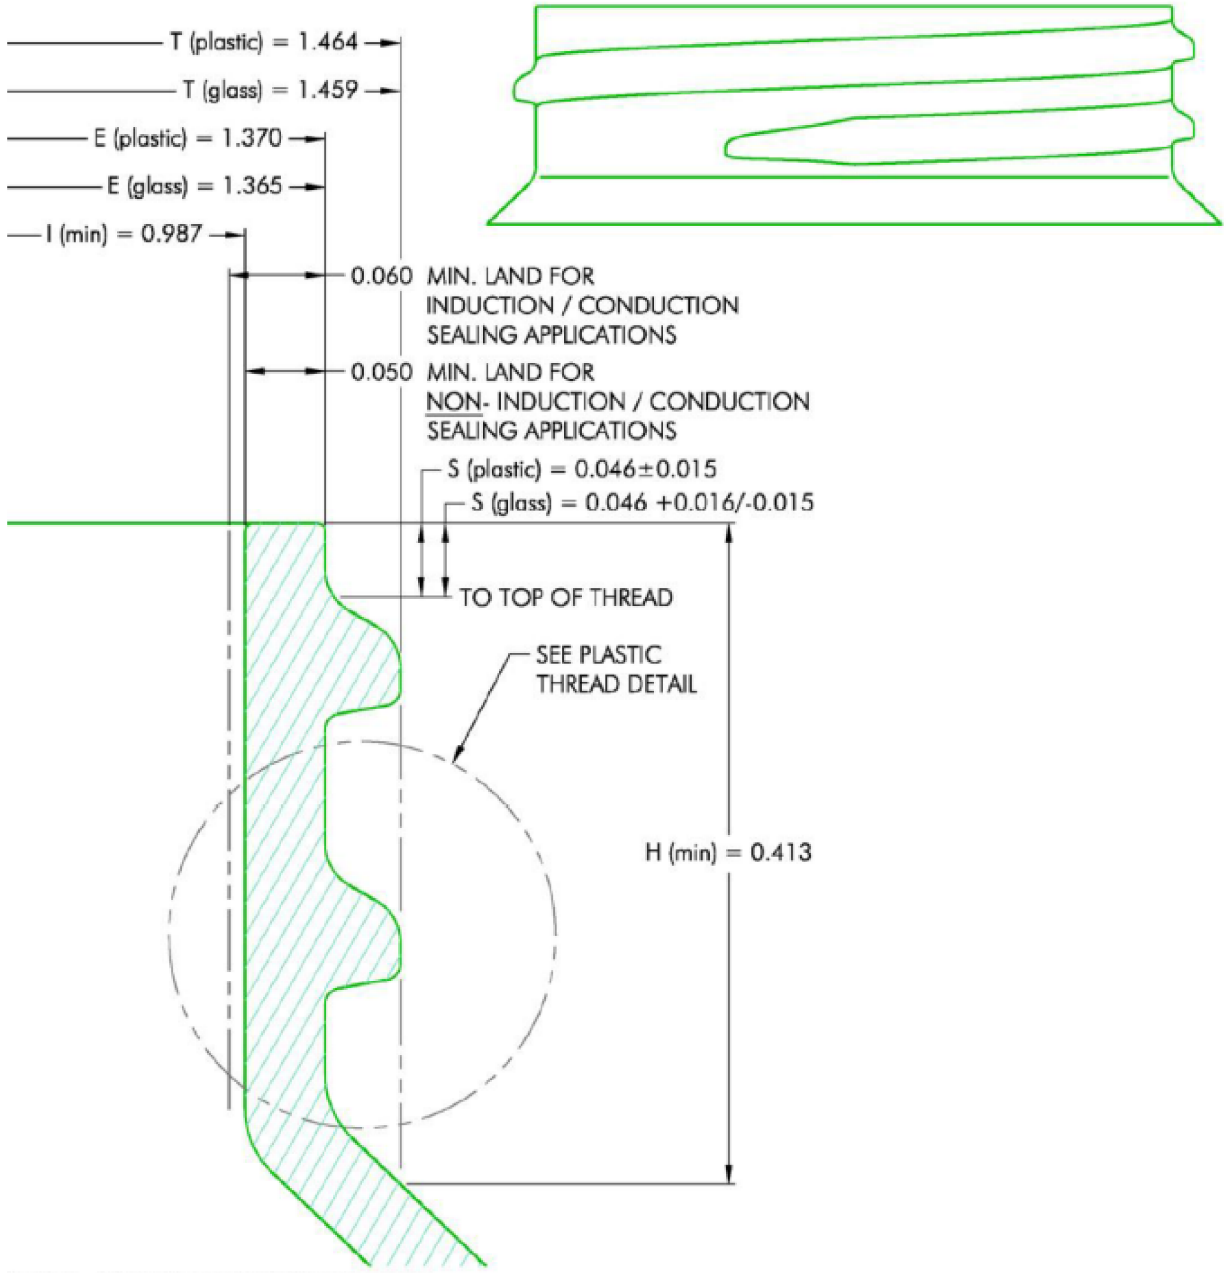

Pipeline Packaging 30310 Emerald Valley Pkwy
Glenwillow, OH 44139

PPC ITEM NUMBER: 71668 SKU: 05-16-019-00136

DRAWN BY: - CHECKED BY: - DATE: 2/15/2019

DESCRIPTION: 38-400 Cont. Thread PP Closure COLOR: -

UNLESS OTHERWISE SPECIFIED:

UNITS OF MEASURE: Inches

TOLERANCES: Specified in drawing

GLASS THREAD DETAIL
SCALE 10 : 1

PLASTIC THREAD DETAIL
SCALE 10 : 1

MATERIAL	TOLERANCE
PP / PE	± 0.012
PET	± 0.006
GLASS	$+0.017 / -0.018$

 30310 Emerald Valley Pkwy
 Glenwillow, OH 44139

PPC ITEM NUMBER: 71668 SKU: 05-16-019-00136

DRAWN BY: - CHECKED BY: - DATE: 2/15/2019

DESCRIPTION: 38-400 Cont. Thread PP Closure COLOR: -

PART MATERIAL: - VOLUME: - WEIGHT: -

UNLESS OTHERWISE SPECIFIED:
 UNITS OF MEASURE: Inches
 TOLERANCES: Specified in drawing