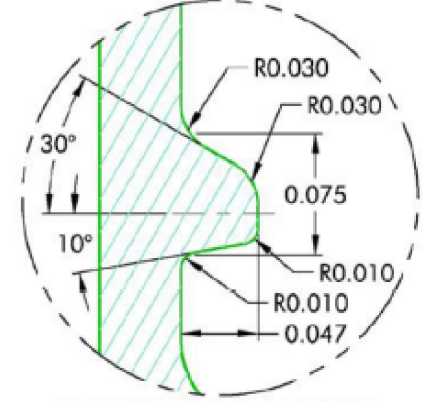

UNLESS OTHERWISE SPECIFIED:

UNITS OF MEASURE: Inches

TOLERANCES: Specified in drawing

GLASS THREAD DETAIL
SCALE 10 : 1

PLASTIC THREAD DETAIL
SCALE 10 : 1

MATERIAL	TOLERANCE
PP / PE	± 0.012
PET	± 0.006
GLASS	$+0.017 / -0.018$

 30310 Emerald Valley Pkwy
 Glenwillow, OH 44139

PPC ITEM NUMBER: 71668 SKU: 05-16-019-00136

DRAWN BY: - CHECKED BY: - DATE: 2/15/2019

DESCRIPTION: 38-400 Cont. Thread PP Closure COLOR: -

PART MATERIAL: - VOLUME: - WEIGHT: -