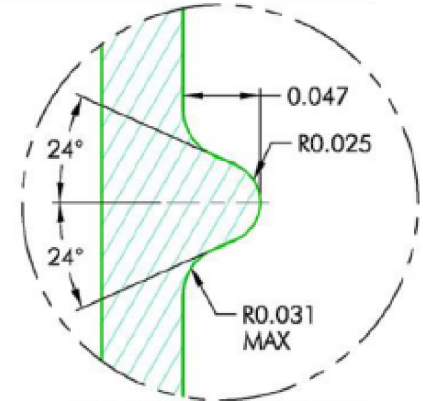

UNLESS OTHERWISE SPECIFIED:

UNITS OF MEASURE: Inches

TOLERANCES: Specified in drawing

GLASS THREAD DETAIL
SCALE 10 : 1

PLASTIC THREAD DETAIL
SCALE 10 : 1

MATERIAL	TOLERANCE
PP / PE	± 0.012
PET	± 0.006
GLASS	$+0.017 / -0.018$

 30310 Emerald Valley Pkwy
 Glenwillow, OH 44139

PPC ITEM NUMBER: 71668 SKU: 05-16-019-00136

DRAWN BY: - CHECKED BY: - DATE: 2/15/2019

DESCRIPTION: 38-400 Cont. Thread PP Closure COLOR: -

PART MATERIAL: - VOLUME: - WEIGHT: -