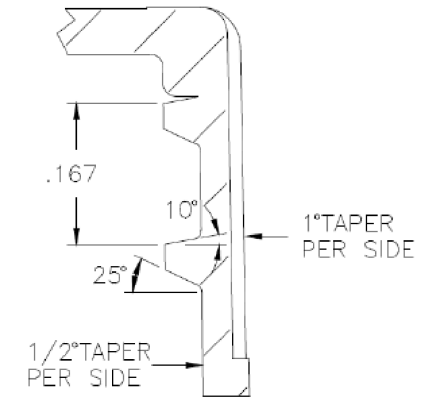

28-400

TOP VIEW

SCALE: 2.5=1

110 RIBS
EQUALLY SPACED

RIB DETAIL

SCALE: 3=1

6 THREADS PER INCH
.167 LEAD

THREAD DETAIL

SCALE: 4=1

CAP SECTION

SCALE: 3=1

Pipeline Packaging

30310 Emerald Valley Pkwy
Glenwillow, OH 44139

PPC ITEM NUMBER: 71464		SKU: 05-16-019-00142	
DRAWN BY: -	CHECKED BY: -	DATE: 2/14/2019	
DESCRIPTION: 28-400 Cont. Thread PP Closure		COLOR: -	
PART MATERIAL: -	VOLUME: -	WEIGHT: -	
DWG NO.: -	DWG SIZE: A	SHEET NO: 1 of 1	REV: -

UNLESS OTHERWISE SPECIFIED:

UNITS OF MEASURE: Inches

TOLERANCES: Specified in drawing