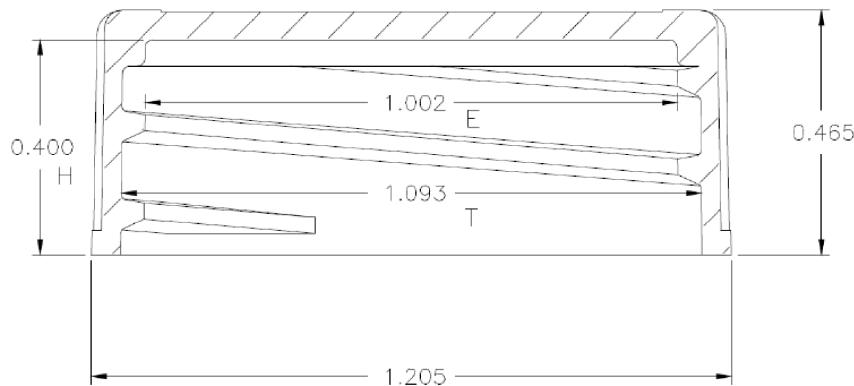

28-400

TOP VIEW

SCALE: 2.5=1

110 RIBS
EQUALLY SPACED

RIB DETAIL

SCALE: 3=1

6 THREADS PER INCH
.167 LEAD

THREAD DETAIL

SCALE: 4=1

CAP SECTION

SCALE: 3=1

Pipeline Packaging

30310 Emerald Valley Pkwy
Glenwillow, OH 44139

PPC ITEM NUMBER: 71464		SKU: 05-16-019-00142	
DRAWN BY: -	CHECKED BY: -	DATE: 2/14/2019	
DESCRIPTION: 28-400 Cont. Thread PP Closure		COLOR: -	
PART MATERIAL: -	VOLUME: -	WEIGHT: -	
DWG NO.: -	DWG SIZE: A	SHEET NO: 1 of 1	REV: -