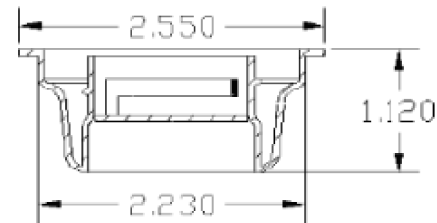

**Packaging Instructions**

BOX SPEC. 16" X 16" X 14"  
 USE PLASTIC BAG  
 250 PIECES PER BOX  
 18 BOXES PER SKID

CAP DIMENSIONS

SPOUT DIMENSIONS

**Pipeline Packaging**

30310 Emerald Valley Pkwy  
 Glenwillow, OH 44139

PPC ITEM NUMBER: 99709		SKU: 05-16-019-00146	
DRAWN BY: -	CHECKED BY: -	DATE: 3/20/2019	
DESCRIPTION: 70mm Cont. Thread PP Closure		COLOR: -	
PART MATERIAL: -	VOLUME: -	WEIGHT: -	
DWG NO.: -	DWG SIZE: A	SHEET NO: 1 of 1	REV: -