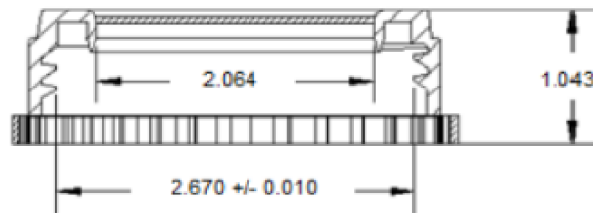

**Packaging Instructions**

BOX SPEC. 16" X 16" X 14"  
 USE PLASTIC BAG  
 250 PIECES PER BOX  
 18 BOXES PER SKID

CAP DIMENSIONS

SPOUT DIMENSIONS

**Pipeline Packaging**

30310 Emerald Valley Pkwy  
 Glenwillow, OH 44139

PPC ITEM NUMBER: 99709		SKU: 05-16-019-00146	
DRAWN BY: -	CHECKED BY: -	DATE: 3/20/2019	
DESCRIPTION: 70mm Cont. Thread PP Closure		COLOR: -	
PART MATERIAL: -	VOLUME: -	WEIGHT: -	
DWG NO.: -	DWG SIZE: A	SHEET NO: 1 of 1	REV: -