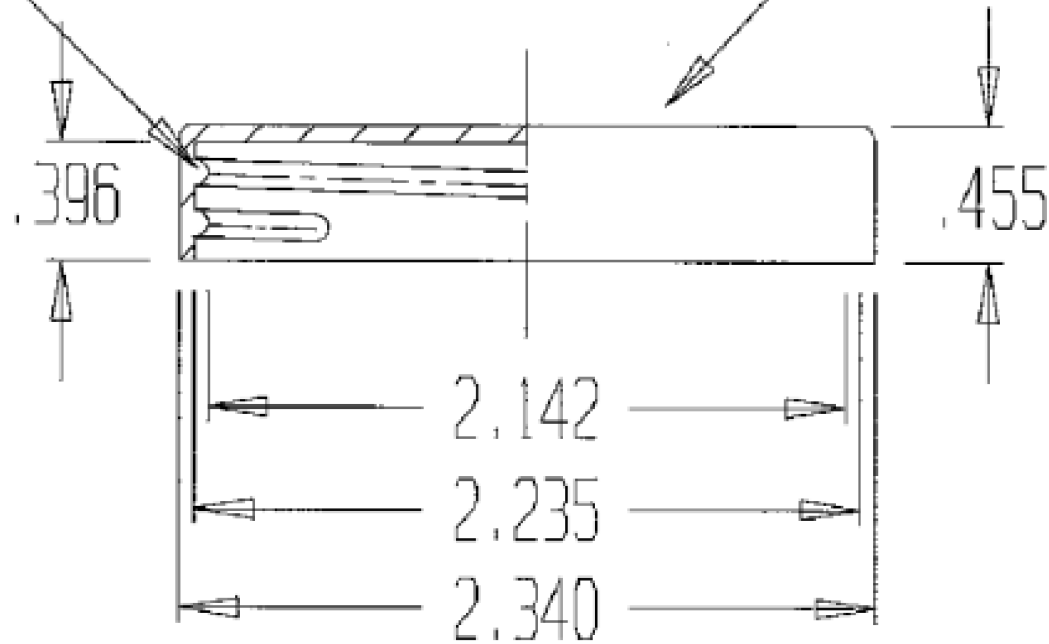

6 T.P.I.

SMOOTH TOP

**UNCONTROLLED**

"T"	"E"	"H"	"A"	"B"
2.235	2.142	.396	2.340	.455
MATERIAL: POLYPROPYLENE				
WEIGHT: 5.8 GRAMS +/- 1.5 grams				

**Pipeline Packaging** 30310 Emerald Valley Pkwy  
Glenwillow, OH 44139

PPC ITEM NUMBER: 71561 SKU: 05-16-019-00153

DRAWN BY: - CHECKED BY: - DATE: 2/14/2019

DESCRIPTION: 58-400 Cont. Thread PP Closure COLOR: -

PART MATERIAL: - VOLUME: - WEIGHT: -

DWG NO.: - DWG SIZE: A SHEET NO: 1 of 1 REV: -

**UNLESS OTHERWISE SPECIFIED:**

UNITS OF MEASURE: Inches

TOLERANCES: Specified in drawing