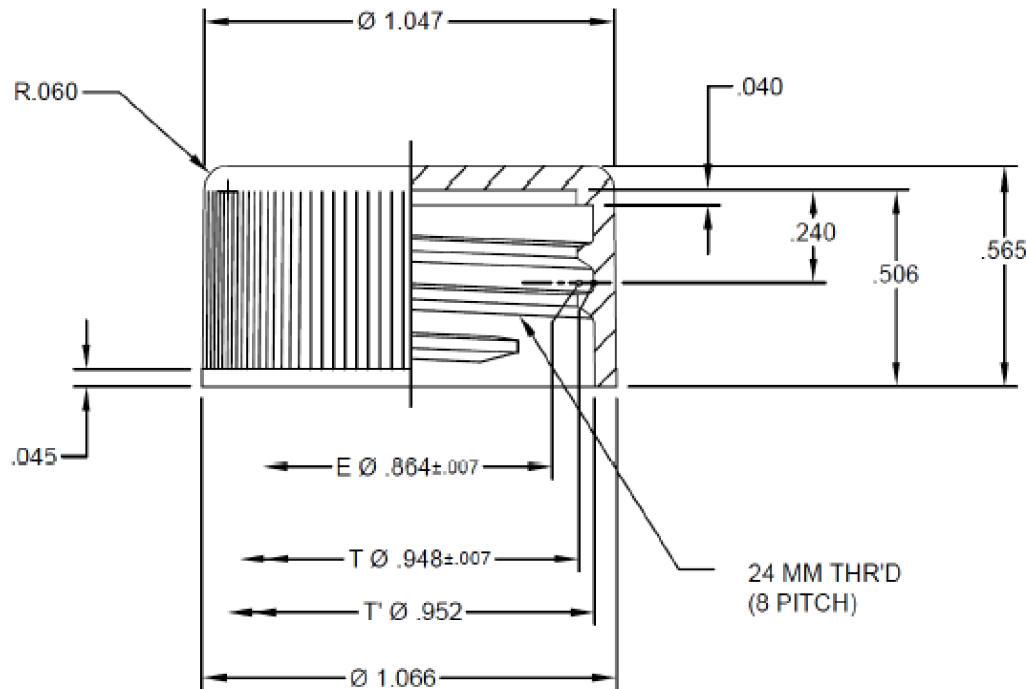

**THREAD PROFILE**  
**SCALE 20:1**

**NOTES:**

1. OLD DWG. No. PS 75101-C
2. MATERIAL: POLYPROPYLENE
3. TOLERANCES: ±.010" U.O.S.

 **Pipeline Packaging** 30310 Emerald Valley Pkwy  
Glenwillow, OH 44139

PPC ITEM NUMBER: 71390 SKU: 05-16-019-00162

DRAWN BY: - CHECKED BY: - DATE: 2/14/2019

DESCRIPTION: 24-410 Cont. Thread PP Closure COLOR: -

PART MATERIAL: - VOLUME: - WEIGHT: -

DWG NO.: - DWG SIZE: A SHEET NO: 1 of 1 REV: -

**PROPRIETARY AND CONFIDENTIAL**

UNITS OF MEASURE: Inches

TOLERANCES: Specified in drawing