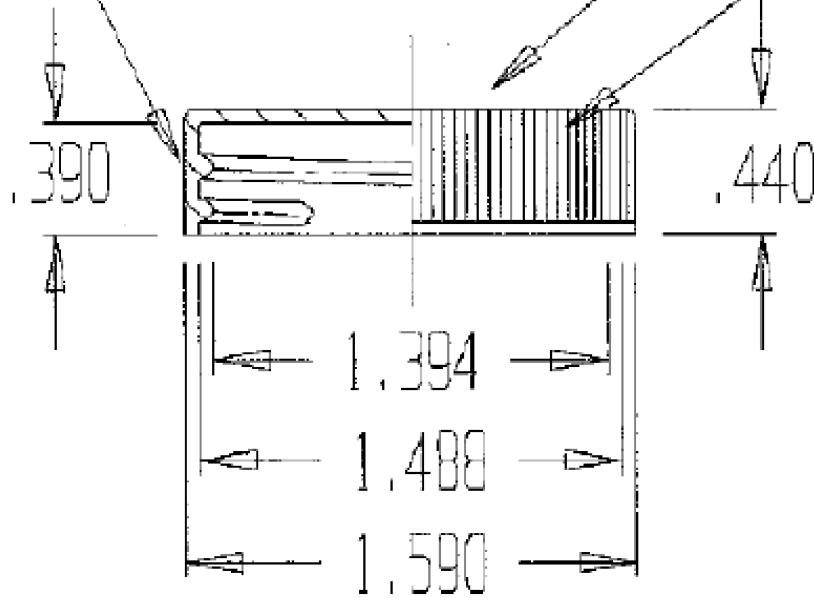

6 T.P.I.

SMOOTH TOP
RIBS

UNCONTROLLED

"T"	"E"	"H"	"A"	"B"
1.488	1.394	.390	1.590	.440
MATERIAL: POLYPROPYLENE				
WEIGHT: 3 GRAMS +/- 1 gram				

 30310 Emerald Valley Pkwy
Glenwillow, OH 44139

PPC ITEM NUMBER: 71031 SKU: 05-16-019-00167

DRAWN BY: - CHECKED BY: - DATE: 2/13/2019

DESCRIPTION: 38-400 Cont. Thread PP Closure COLOR: -

PART MATERIAL: - VOLUME: - WEIGHT: -

DWG NO.: - DWG SIZE: A SHEET NO: 1 of 1 REV: -

PROPRIETARY AND CONFIDENTIAL

UNITS OF MEASURE: Inches
TOLERANCES: Specified in drawing