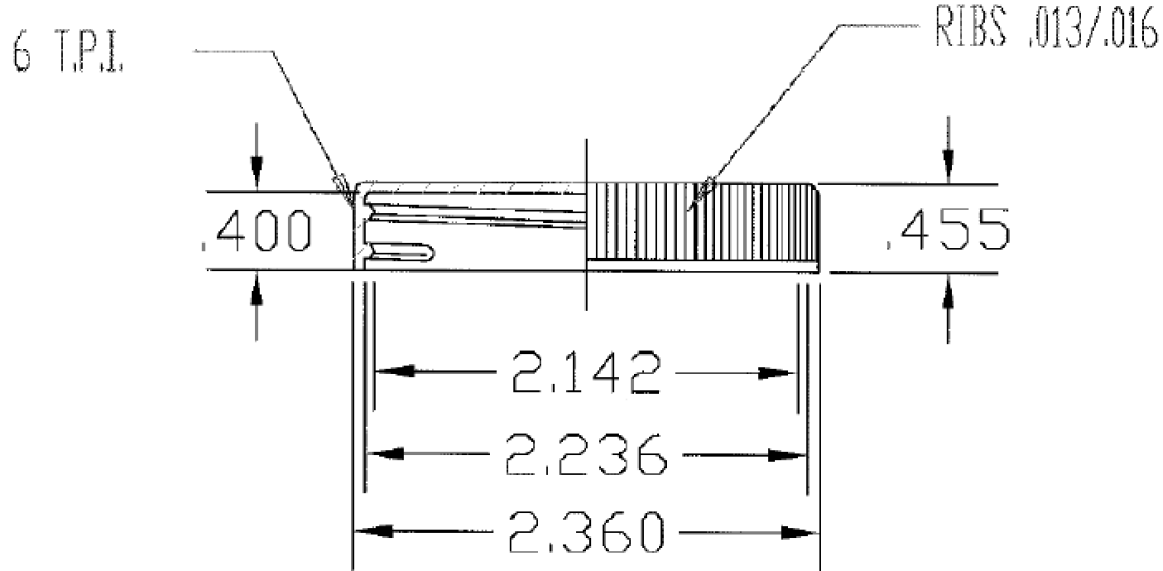

Colorent 30082  
 T=2.226  
 E=2.127

"T"	"E"	"H"	"A"	"B"
2.236	2.142	.400	2.360	.455
MATERIAL: POLYPROPYLENE				
WEIGHT: 5.5 GRAMS +/- 15 grams				

 Pipeline Packaging 30310 Emerald Valley Pkwy  
 Glenwillow, OH 44139

PPC ITEM NUMBER: 71090 SKU: 05-16-019-00174

DRAWN BY: - CHECKED BY: - DATE: 2/13/2019

DESCRIPTION: 58-400 Cont. Thread PP Closure COLOR: -

PART MATERIAL: - VOLUME: - WEIGHT: -

DWG NO.: - DWG SIZE: A SHEET NO: 1 of 1 REV: -

**UNLESS OTHERWISE SPECIFIED:**

UNITS OF MEASURE: Inches

TOLERANCES: Specified in drawing