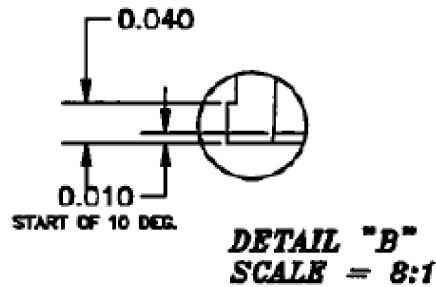

"28 mm" CAP
SCALE = 2:1

Pipeline Packaging 30310 Emerald Valley Pkwy
Glenwillow, OH 44139

PPC ITEM NUMBER: 71943 SKU: 05-16-019-00183
DRAWN BY: - CHECKED BY: - DATE: 2/15/2019

DESCRIPTION: 28-400 Cont. Thread PP Closure COLOR: -
PART MATERIAL: - VOLUME: - WEIGHT: -
DWG NO.: - DWG SIZE: A SHEET NO: 1 of 1 REV: -