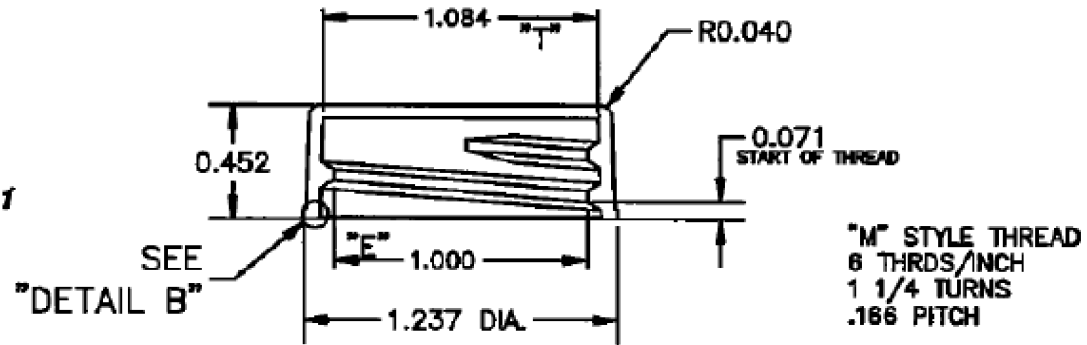

"28 mm" CAP
SCALE = 2:1

Pipeline Packaging 30310 Emerald Valley Pkwy
Glenwillow, OH 44139

PPC ITEM NUMBER: 71943 SKU: 05-16-019-00183
DRAWN BY: - CHECKED BY: - DATE: 2/15/2019

DESCRIPTION: 28-400 Cont. Thread PP Closure COLOR: -
PART MATERIAL: - VOLUME: - WEIGHT: -
DWG NO.: - DWG SIZE: A SHEET NO: 1 of 1 REV: -

UNLESS OTHERWISE SPECIFIED:
UNITS OF MEASURE: Inches
TOLERANCES: Specified in drawing