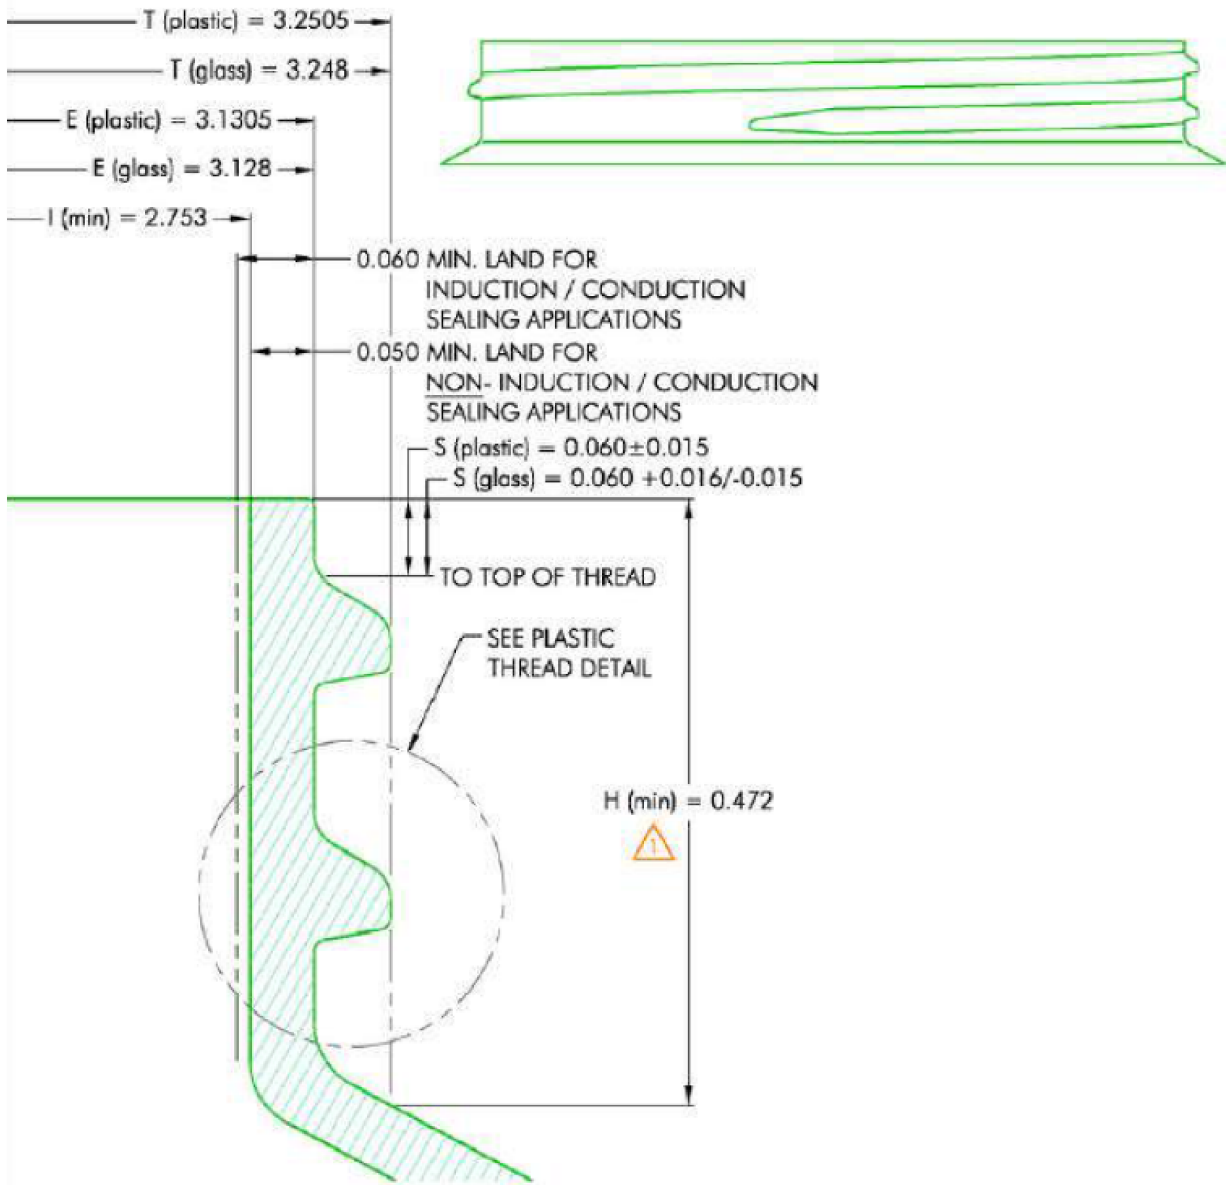

Pipeline Packaging

30310 Emerald Valley Pkwy
Glenwillow, OH 44139

PPC ITEM NUMBER: 71742		SKU: 05-16-019-00222	
DRAWN BY: -	CHECKED BY: -	DATE: 2/15/2019	
DESCRIPTION: 83-400 Cont. Thread PP Closure		COLOR: -	
PART MATERIAL: -	VOLUME: -	WEIGHT: -	
DWG NO.: -	DWG SIZE: A	SHEET NO: 1 of 2	REV: -

UNLESS OTHERWISE SPECIFIED:

UNITS OF MEASURE: Inches

TOLERANCES: Specified in drawing

GLASS THREAD DETAIL
SCALE 10 : 1

PLASTIC THREAD DETAIL
SCALE 10 : 1

MATERIAL	TOLERANCE
PP / PE	± 0.0175
PET	± 0.012
GLASS	± 0.020

Pipeline Packaging 30310 Emerald Valley Pkwy
 Glenwillow, OH 44139

PPC ITEM NUMBER: 71742 SKU: 05-16-019-00222

DRAWN BY: - CHECKED BY: - DATE: 2/15/2019

DESCRIPTION: 83-400 Cont. Thread PP Closure COLOR: -

UNLESS OTHERWISE SPECIFIED:
 UNITS OF MEASURE: Inches
 TOLERANCES: Specified in drawing