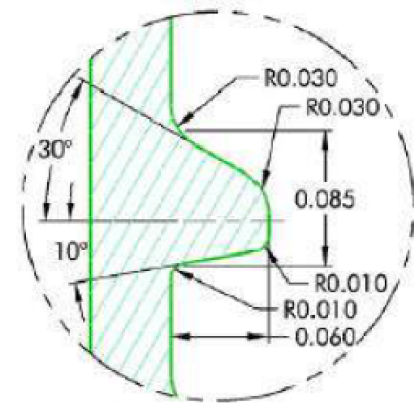

Pipeline Packaging

30310 Emerald Valley Pkwy
Glenwillow, OH 44139

PPC ITEM NUMBER: 71742		SKU: 05-16-019-00222	
DRAWN BY: -	CHECKED BY: -	DATE: 2/15/2019	
DESCRIPTION: 83-400 Cont. Thread PP Closure		COLOR: -	
PART MATERIAL: -	VOLUME: -	WEIGHT: -	
DWG NO.: -	DWG SIZE: A	SHEET NO: 1 of 2	REV: -

UNLESS OTHERWISE SPECIFIED:

UNITS OF MEASURE: Inches

TOLERANCES: Specified in drawing

GLASS THREAD DETAIL
SCALE 10 : 1

PLASTIC THREAD DETAIL
SCALE 10 : 1

MATERIAL	TOLERANCE
PP / PE	± 0.0175
PET	± 0.012
GLASS	± 0.020