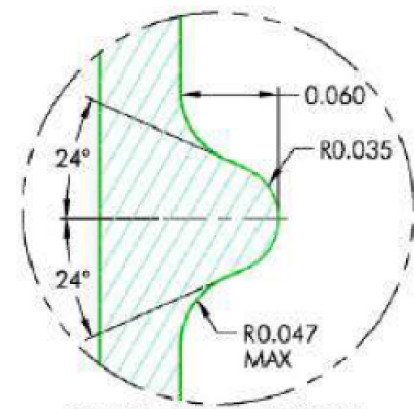

Pipeline Packaging

30310 Emerald Valley Pkwy
Glenwillow, OH 44139

PPC ITEM NUMBER: 71742		SKU: 05-16-019-00222	
DRAWN BY: -	CHECKED BY: -	DATE: 2/15/2019	
DESCRIPTION: 83-400 Cont. Thread PP Closure		COLOR: -	
PART MATERIAL: -	VOLUME: -	WEIGHT: -	
DWG NO.: -	DWG SIZE: A	SHEET NO: 1 of 2	REV: -

UNLESS OTHERWISE SPECIFIED:

UNITS OF MEASURE: Inches

TOLERANCES: Specified in drawing

GLASS THREAD DETAIL
SCALE 10 : 1

PLASTIC THREAD DETAIL
SCALE 10 : 1

MATERIAL	TOLERANCE
PP / PE	± 0.0175
PET	± 0.012
GLASS	± 0.020