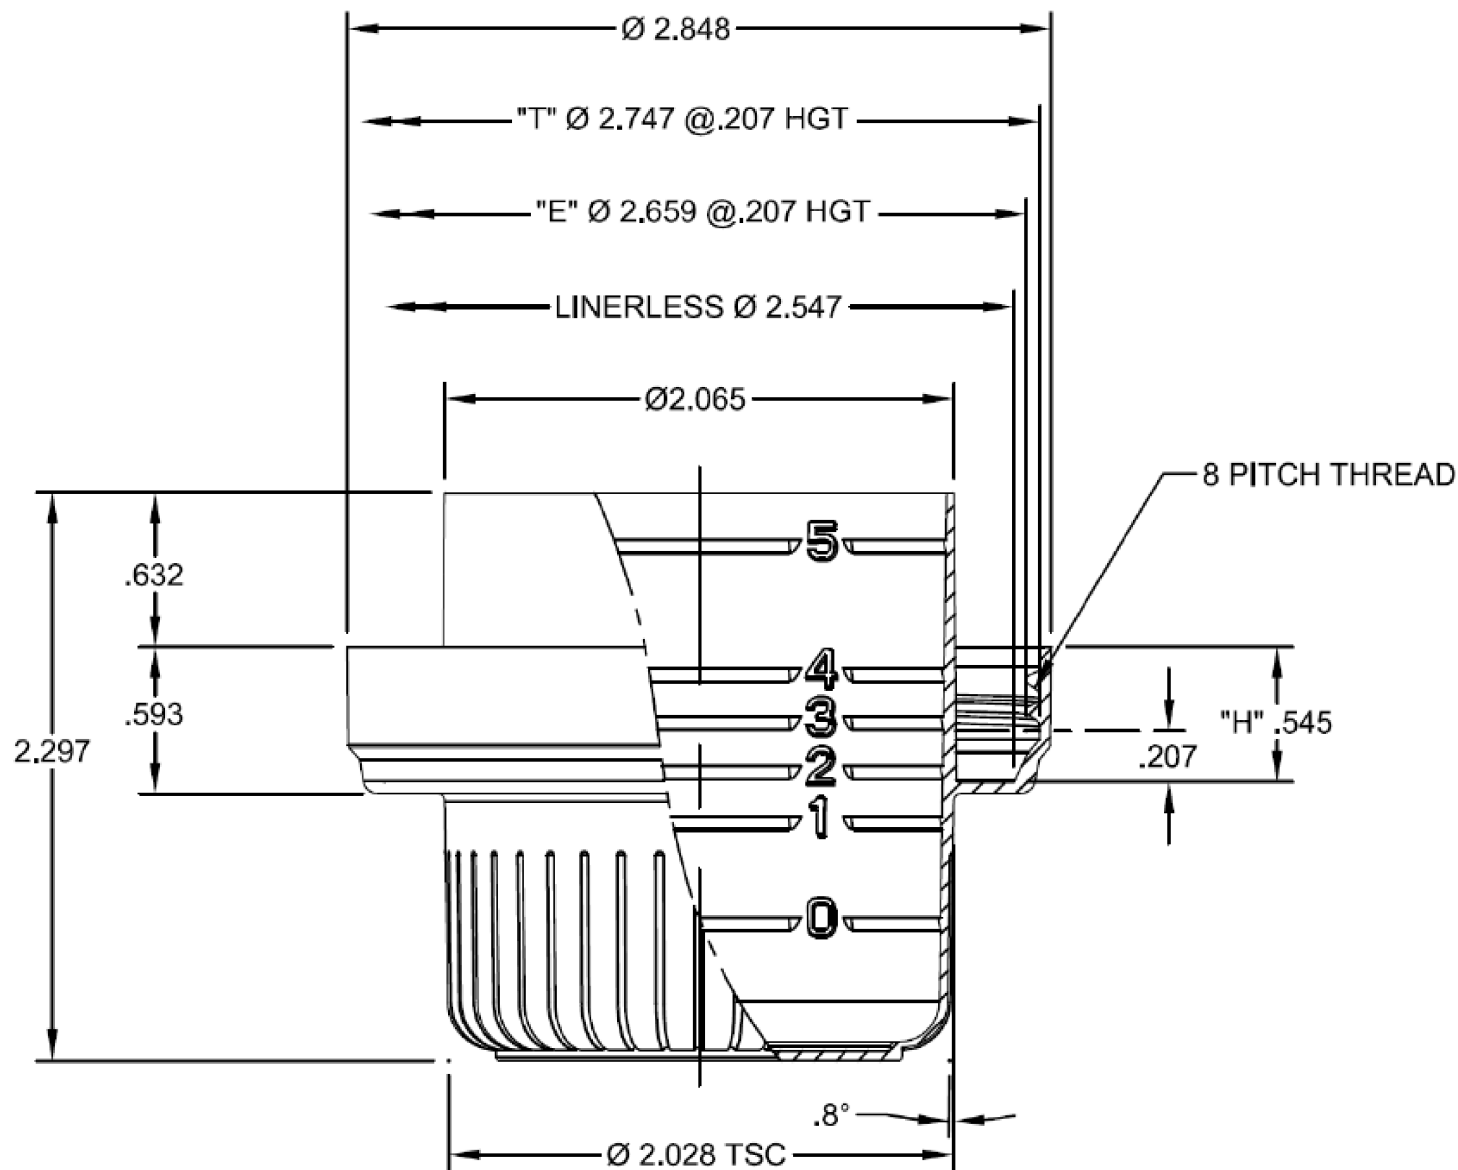

FILL LINE CAPACITY	
0	25 ml / .85 oz
1	45 ml / 1.52 oz
2	55 ml / 1.86 oz
3	65 ml / 2.20 oz
4	75 ml / 2.54 oz
5	100 ml / 3.38 oz

Pipeline Packaging

30310 Emerald Valley Pkwy
Glenwillow, OH 44139

PPC ITEM NUMBER:

70mm Detergent PP Closure

COLOR:

-

PART MATERIAL:

VOLUME:

WEIGHT:

DWG NO.:

DWG SIZE:

UNLESS OTHERWISE SPECIFIED:

UNITS OF MEASURE: Inches

TOLERANCES: Specified in drawing