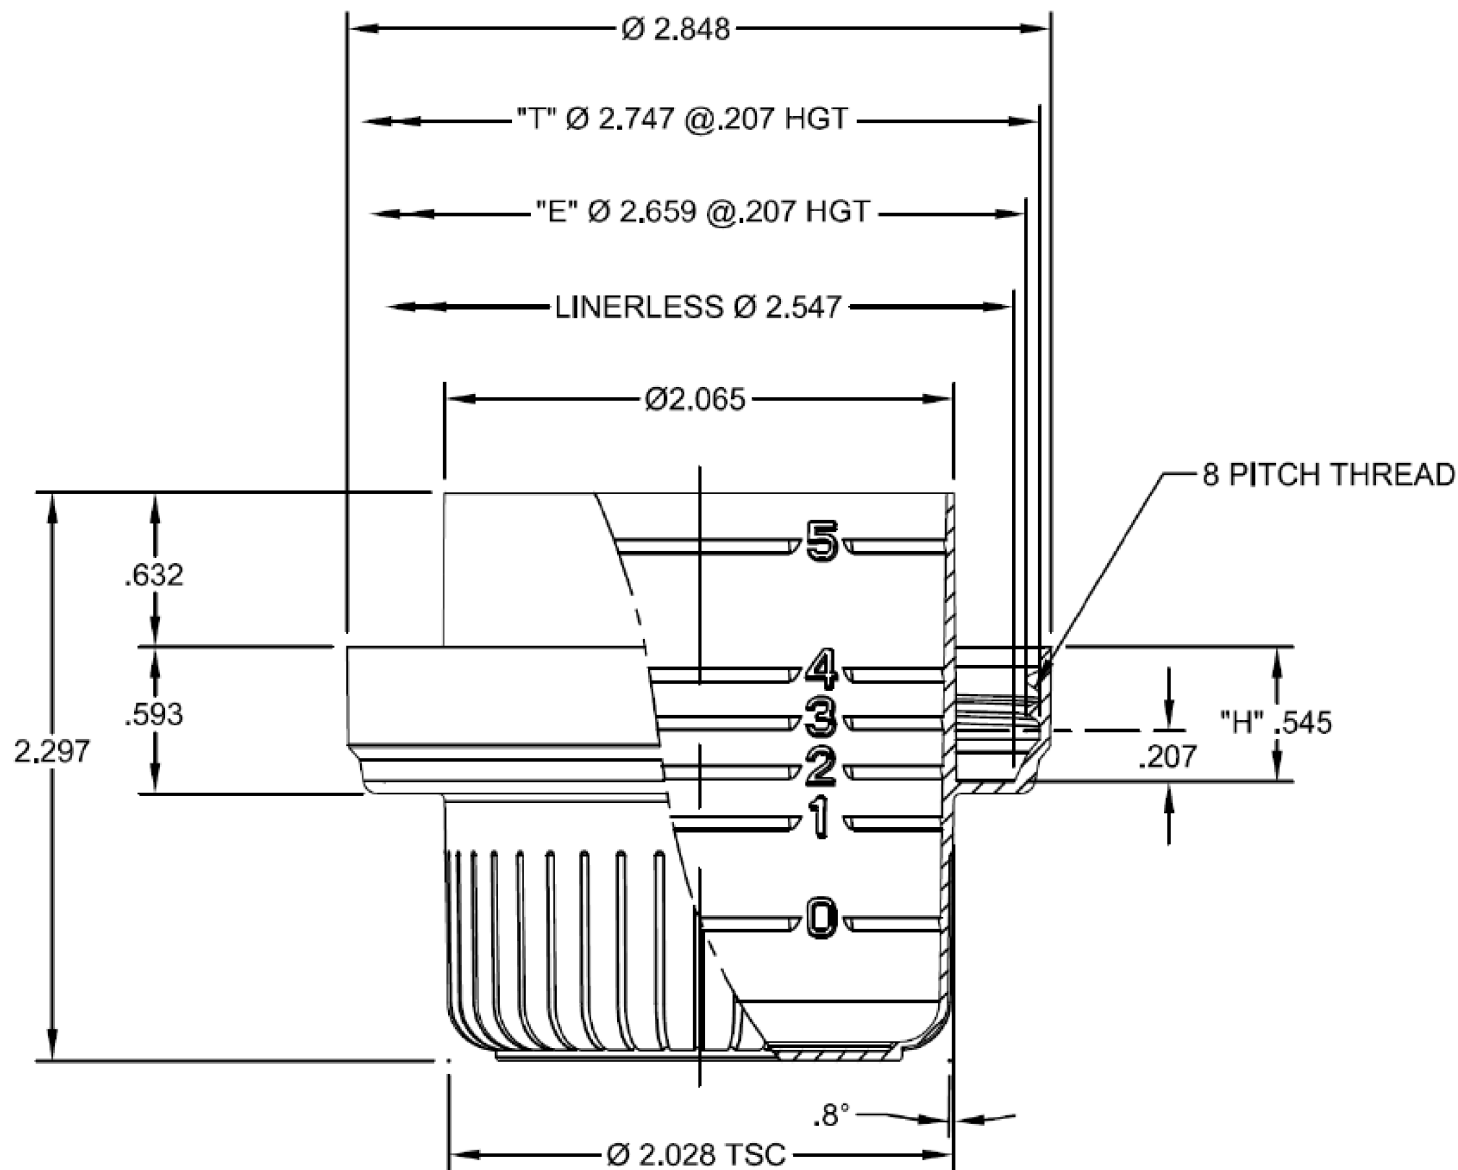

FILL LINE CAPACITY	
0	25 ml / .85 oz
1	45 ml / 1.52 oz
2	55 ml / 1.86 oz
3	65 ml / 2.20 oz
4	75 ml / 2.54 oz
5	100 ml / 3.38 oz

Pipeline Packaging

30310 Emerald Valley Pkwy
Glenwillow, OH 44139

PPC ITEM NUMBER: 74056 SKU: 05-16-024-00125

DRAWN BY: - CHECKED BY: - DATE: 2/19/2019

DESCRIPTION: 70mm Detergent PP Closure COLOR: -

PART MATERIAL: - VOLUME: - WEIGHT: -

DWG NO.: - DWG SIZE: A SHEET NO: 1 of 1 REV: -

PROPRIETARY AND CONFIDENTIAL

THE INFORMATION CONTAINED IN THIS DRAWING IS THE SOLE PROPERTY OF PIPELINE PACKAGING. ANY REPRODUCTION IN PART OR AS A WHOLE WITHOUT THE WRITTEN PERMISSION OF PIPELINE PACKAGING IS PROHIBITED.

UNLESS OTHERWISE SPECIFIED:

UNITS OF MEASURE: Inches

TOLERANCES: Specified in drawing