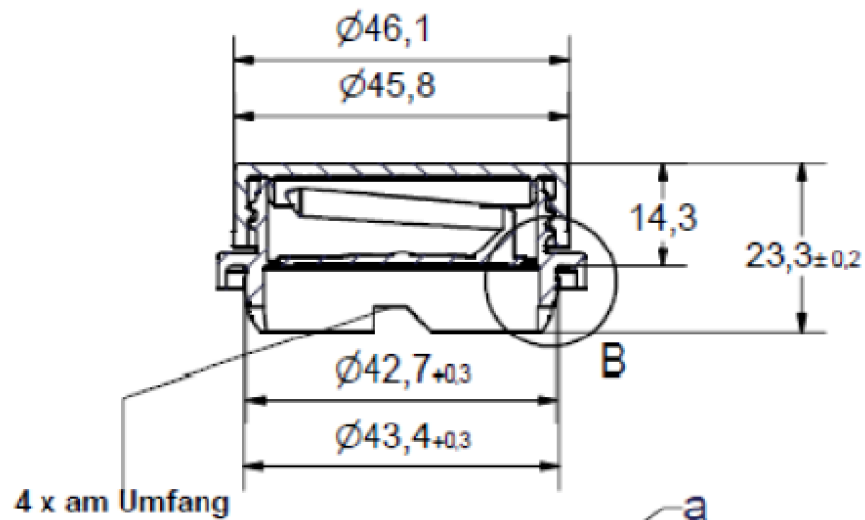

A-A (1:1)

B (2:1)

Pipeline Packaging

30310 Emerald Valley Pkwy  
Glenwillow, OH 44139

PPC ITEM NUMBER: 99710      SKU: 05-16-063-00117

DRAWN BY: -      CHECKED BY: -      DATE: 3/20/2019

DESCRIPTION: 42mm REL PP Closure      COLOR: -

UNLESS OTHERWISE SPECIFIED:

UNITS OF MEASURE: Inches

TOLERANCES: Specified in drawing