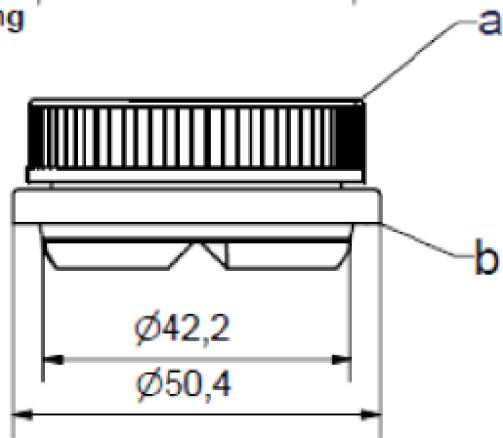

A-A (1:1)

B (2:1)

Pipeline Packaging

30310 Emerald Valley Pkwy  
Glenwillow, OH 44139

PPC ITEM NUMBER: 99710      SKU: 05-16-063-00117

DRAWN BY: -      CHECKED BY: -      DATE: 3/20/2019

DESCRIPTION: 42mm REL PP Closure      COLOR: -

PART MATERIAL: -      VOLUME: -      WEIGHT: -

DWG NO.: -      DWG SIZE: A      SHEET NO: 1 of 1      REV: -

PROPRIETARY AND CONFIDENTIAL

THE INFORMATION CONTAINED IN THIS DRAWING IS THE SOLE PROPERTY OF PIPELINE PACKAGING. ANY REPRODUCTION IN PART OR AS A WHOLE WITHOUT THE WRITTEN PERMISSION OF PIPELINE PACKAGING IS PROHIBITED.

UNLESS OTHERWISE SPECIFIED:

UNITS OF MEASURE: Inches

TOLERANCES: Specified in drawing