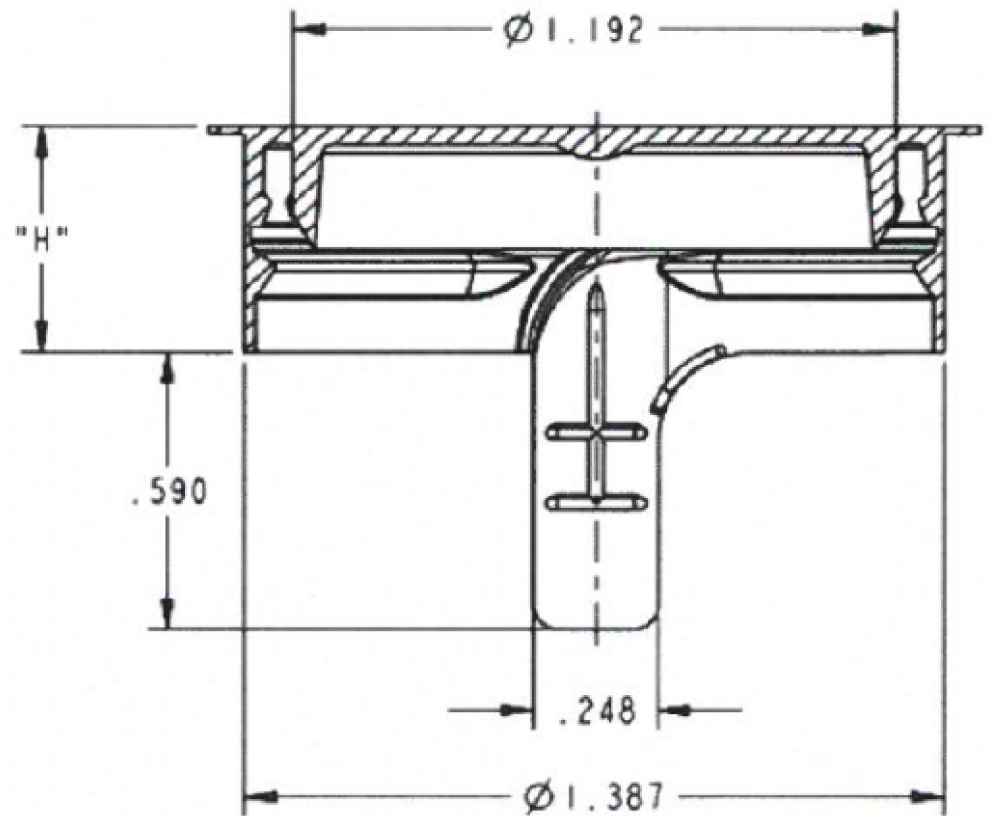

Customer Drawing: 609-003C00
Bottle HDPE Pull: N382122
Bottle HDPE Spin Trim: N382322
Bottle PET: N382011
Bottle Ram: N382034

NOTE: STT Closure is also compatible with
Silgan 'SCJ' Neck Finish as follows:
Bottle Pull-Up: N383122
Bottle Spin Trim: N383123
Bottle PET: N383011

Pipeline Packaging 30310 Emerald Valley Pkwy
 Glenwillow, OH 44139

PPC ITEM NUMBER: 71491 SKU: 05-16-070-00225

DRAWN BY: - CHECKED BY: - DATE: 2/14/2019

DESCRIPTION: 38mm Snap On PP Closure COLOR: -

PART MATERIAL: - VOLUME: - WEIGHT: -

UNLESS OTHERWISE SPECIFIED:
 UNITS OF MEASURE: Inches
 TOLERANCES: Specified in drawing