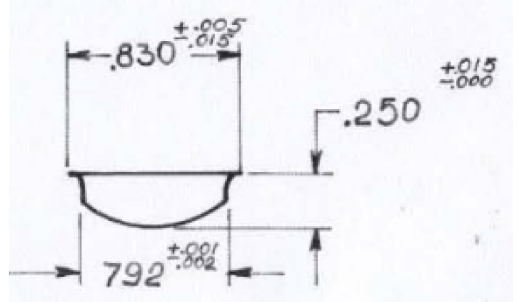

BETA NOZZLE
CE=2.265

BETA CAP
C.E.=2.118

877 BETA NOZZLE
C.E.=2.265

BETA SEAL

Pipeline Packaging 30310 Emerald Valley Pkwy
Glenwillow, OH 44139

PPC ITEM NUMBER: 70069	SKU: 05-22-009-00042
DRAWN BY:	CHECKED BY:
	DATE: 2/13/2019

DESCRIPTION: 1 1/8" Beta Closure	COLOR: -
PART MATERIAL: -	VOLUME: -
DWG NO.:	WEIGHT: -
DWG SIZE: A	SHEET NO: 1 of 1
	REV: -

PROPRIETARY AND CONFIDENTIAL
THE INFORMATION CONTAINED IN THIS DRAWING IS THE SOLE PROPERTY OF PIPELINE PACKAGING. ANY REPRODUCTION IN PART OR AS A WHOLE WITHOUT THE WRITTEN PERMISSION OF PIPELINE PACKAGING IS PROHIBITED.

UNLESS OTHERWISE SPECIFIED:
UNITS OF MEASURE: Inches
TOLERANCES: Specified in drawing