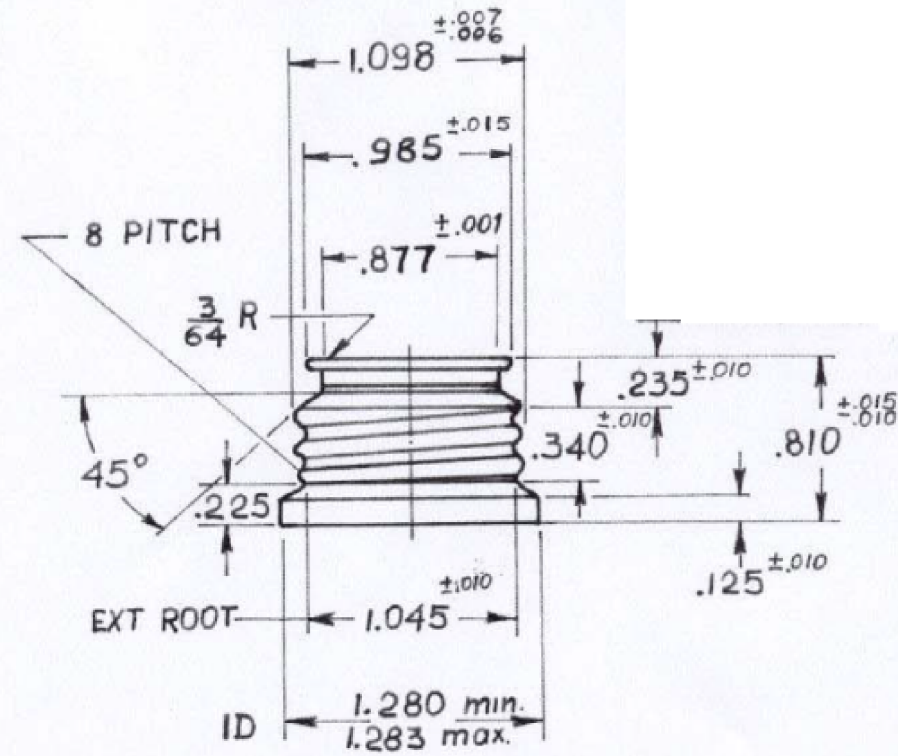

BETA NOZZLE
CE=2.265

BETA CAP
C.E.=2.118

877 BETA NOZZLE
C.E.=2.265

BETA SEAL

Pipeline Packaging 30310 Emerald Valley Pkwy
Glenwillow, OH 44139

PPC ITEM NUMBER: 70069	SKU: 05-22-009-00042
DRAWN BY:	CHECKED BY:
	DATE: 2/13/2019

DESCRIPTION: 1 1/8" Beta Closure	COLOR: -
PART MATERIAL: -	VOLUME: -
DWG NO.:	WEIGHT: -
DWG SIZE: A	SHEET NO: 1 of 1
	REV: -

PROPRIETARY AND CONFIDENTIAL
THE INFORMATION CONTAINED IN THIS DRAWING IS THE SOLE PROPERTY OF PIPELINE PACKAGING. ANY REPRODUCTION IN PART OR AS A WHOLE WITHOUT THE WRITTEN PERMISSION OF PIPELINE PACKAGING IS PROHIBITED.

UNLESS OTHERWISE SPECIFIED:
UNITS OF MEASURE: Inches
TOLERANCES: Specified in drawing