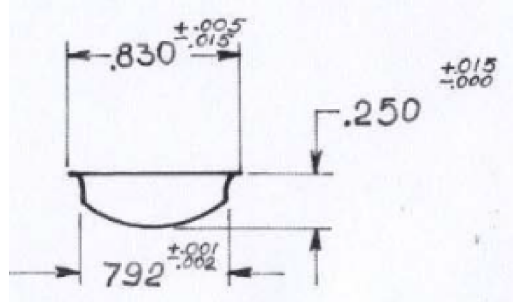

BETA NOZZLE
CE=2.265

BETA CAP
C.E.=2.118

877 BETA NOZZLE
C.E.=2.265

BETA SEAL

Pipeline Packaging 30310 Emerald Valley Pkwy
Glenwillow, OH 44139

PPC ITEM NUMBER: 70156	SKU: 05-22-009-00043
DRAWN BY:	CHECKED BY:
	DATE: 2/13/2019

DESCRIPTION: 1 1/8" Beta Closure	COLOR: -
PART MATERIAL: -	VOLUME: -
DWG NO.:	WEIGHT: -
DWG SIZE: A	SHEET NO: 1 of 1
	REV: -

PROPRIETARY AND CONFIDENTIAL
THE INFORMATION CONTAINED IN THIS DRAWING IS THE SOLE PROPERTY OF PIPELINE PACKAGING. ANY REPRODUCTION IN PART OR AS A WHOLE WITHOUT THE WRITTEN PERMISSION OF PIPELINE PACKAGING IS PROHIBITED.

UNLESS OTHERWISE SPECIFIED:
UNITS OF MEASURE: Inches
TOLERANCES: Specified in drawing