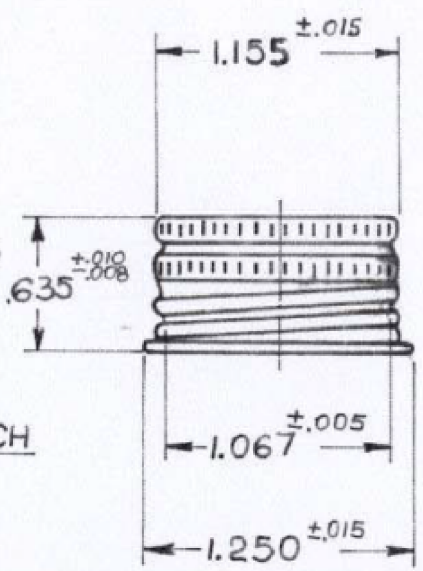

BETA NOZZLE
CE=2.265

BETA CAP
C.E.=2.118

877 BETA NOZZLE
C.E.=2.265

BETA SEAL

Pipeline Packaging 30310 Emerald Valley Pkwy
Glenwillow, OH 44139

PPC ITEM NUMBER: 70156	SKU: 05-22-009-00043
DRAWN BY:	CHECKED BY:
	DATE: 2/13/2019

DESCRIPTION: 1 1/8" Beta Closure	COLOR: -
PART MATERIAL: -	VOLUME: -
DWG NO.:	WEIGHT: -
DWG SIZE: A	SHEET NO: 1 of 1
	REV: -

PROPRIETARY AND CONFIDENTIAL
THE INFORMATION CONTAINED IN THIS DRAWING IS THE SOLE PROPERTY OF PIPELINE PACKAGING. ANY REPRODUCTION IN PART OR AS A WHOLE WITHOUT THE WRITTEN PERMISSION OF PIPELINE PACKAGING IS PROHIBITED.

UNLESS OTHERWISE SPECIFIED:
UNITS OF MEASURE: Inches
TOLERANCES: Specified in drawing