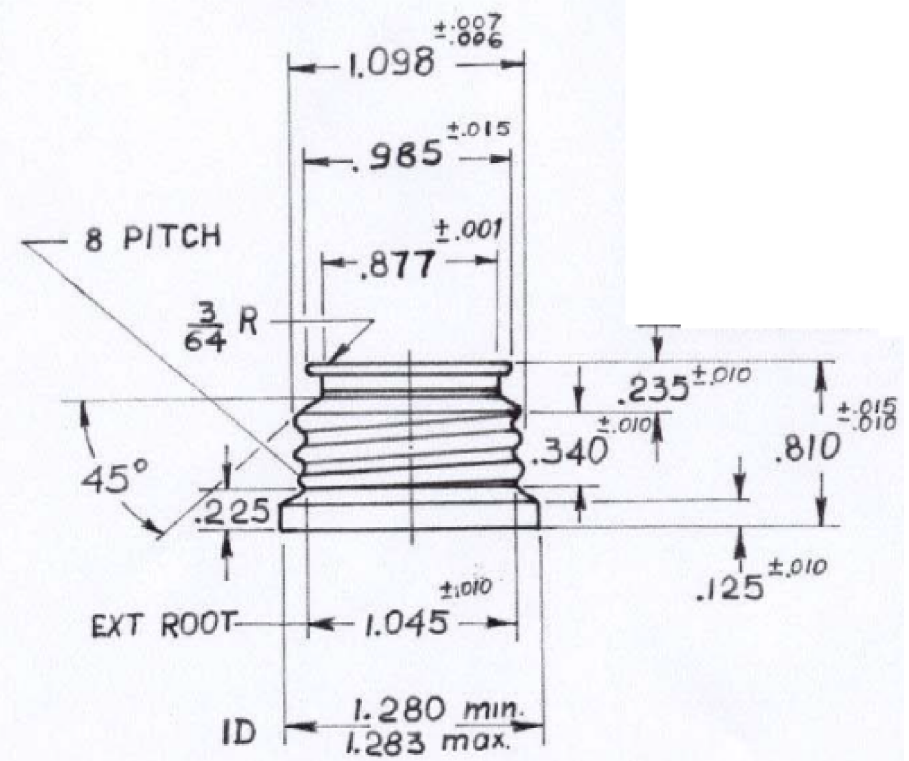

BETA NOZZLE
CE=2.265

BETA CAP
C.E.=2.118

877 BETA NOZZLE
C.E.=2.265

BETA SEAL

Pipeline Packaging 30310 Emerald Valley Pkwy
Glenwillow, OH 44139

PPC ITEM NUMBER: 70156	SKU: 05-22-009-00043
DRAWN BY:	CHECKED BY:
	DATE: 2/13/2019

DESCRIPTION: 1 1/8" Beta Closure	COLOR: -
PART MATERIAL: -	VOLUME: -
DWG NO.:	WEIGHT: -
DWG SIZE: A	SHEET NO: 1 of 1
	REV: -

PROPRIETARY AND CONFIDENTIAL
THE INFORMATION CONTAINED IN THIS DRAWING IS THE SOLE PROPERTY OF PIPELINE PACKAGING. ANY REPRODUCTION IN PART OR AS A WHOLE WITHOUT THE WRITTEN PERMISSION OF PIPELINE PACKAGING IS PROHIBITED.

UNLESS OTHERWISE SPECIFIED:
UNITS OF MEASURE: Inches
TOLERANCES: Specified in drawing