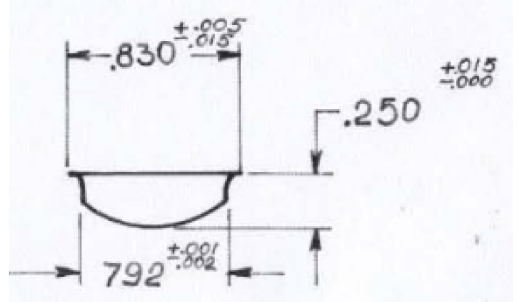

BETA NOZZLE
CE=2.265

BETA CAP
C.E.=2.118

877 BETA NOZZLE
C.E.=2.265

BETA SEAL

Pipeline Packaging 30310 Emerald Valley Pkwy
Glenwillow, OH 44139

PPC ITEM NUMBER: 70089 SKU: 05-22-009-00071
DRAWN BY: - CHECKED BY: - DATE: 2/13/2019

DESCRIPTION: 1 1/8" Beta Closure COLOR: -
PART MATERIAL: - VOLUME: - WEIGHT: -
DWG NO.: - DWG SIZE: A SHEET NO: 1 of 1 REV: -

PROPRIETARY AND CONFIDENTIAL
THE INFORMATION CONTAINED IN THIS DRAWING IS THE SOLE PROPERTY OF PIPELINE PACKAGING. ANY REPRODUCTION IN PART OR AS A WHOLE WITHOUT THE WRITTEN PERMISSION OF PIPELINE PACKAGING IS PROHIBITED.

UNLESS OTHERWISE SPECIFIED:
UNITS OF MEASURE: Inches
TOLERANCES: Specified in drawing