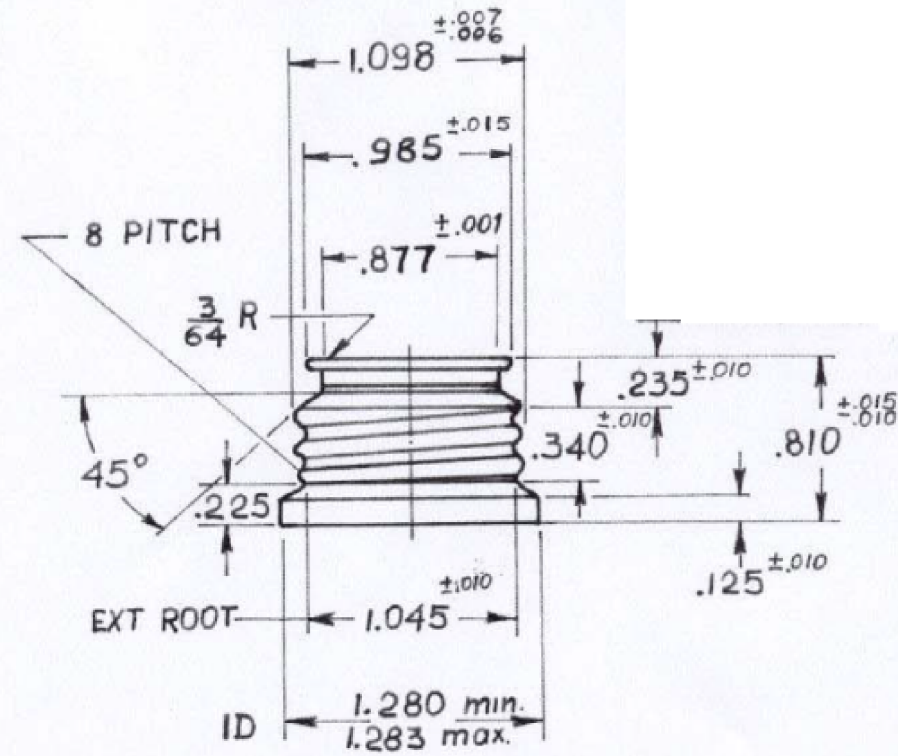

BETA NOZZLE
CE=2.265

BETA CAP
C.E.=2.118

877 BETA NOZZLE
C.E.=2.265

BETA SEAL

Pipeline Packaging 30310 Emerald Valley Pkwy
Glenwillow, OH 44139

PPC ITEM NUMBER: 70089 SKU: 05-22-009-00071
DRAWN BY: - CHECKED BY: - DATE: 2/13/2019

DESCRIPTION: 1 1/8" Beta Closure COLOR: -
PART MATERIAL: - VOLUME: - WEIGHT: -
DWG NO.: - DWG SIZE: A SHEET NO: 1 of 1 REV: -

PROPRIETARY AND CONFIDENTIAL
THE INFORMATION CONTAINED IN THIS DRAWING IS THE SOLE PROPERTY OF PIPELINE PACKAGING. ANY REPRODUCTION IN PART OR AS A WHOLE WITHOUT THE WRITTEN PERMISSION OF PIPELINE PACKAGING IS PROHIBITED.

UNLESS OTHERWISE SPECIFIED:
UNITS OF MEASURE: Inches
TOLERANCES: Specified in drawing