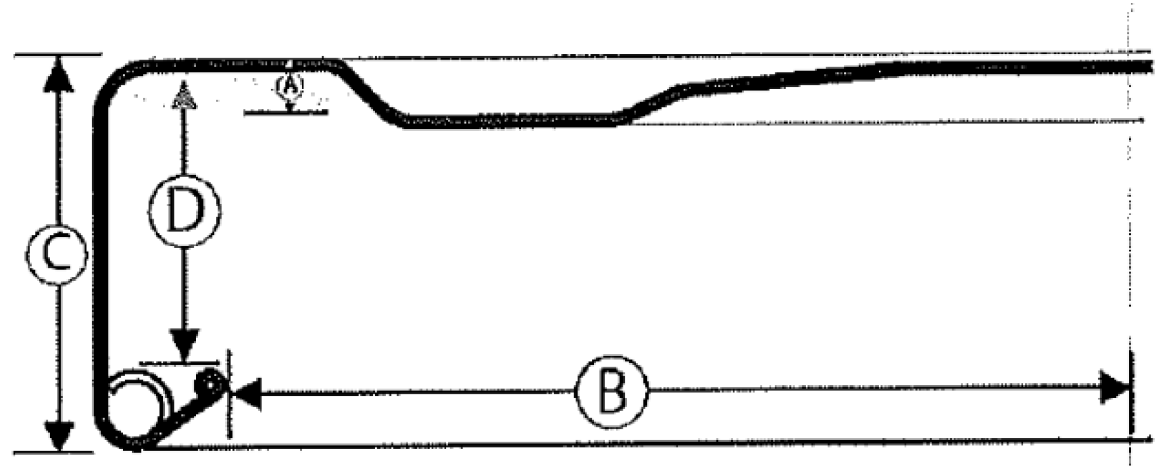

**DRAWING
ET 70 DWB**

Min	Max
Plastisol Height (A)	
0,033	0,052
Inside Diameter (B)	
2,607	2,625
Cap Height (C)	
0,585	0,599
S Dimension (D)	
0,533	0,553

pipeline Packaging 30310 Emerald Valley Pkwy
Glenwillow, OH 44139

PPC ITEM NUMBER: 70389 SKU: 05-22-019-00058

DRAWN BY: - CHECKED BY: - DATE: 2/13/2019

DESCRIPTION: 70mm Continuous Thread Closure COLOR: -

PART MATERIAL: - VOLUME: - WEIGHT: -

DWG NO.: - DWG SIZE: A SHEET NO: 1 of 1 REV: -